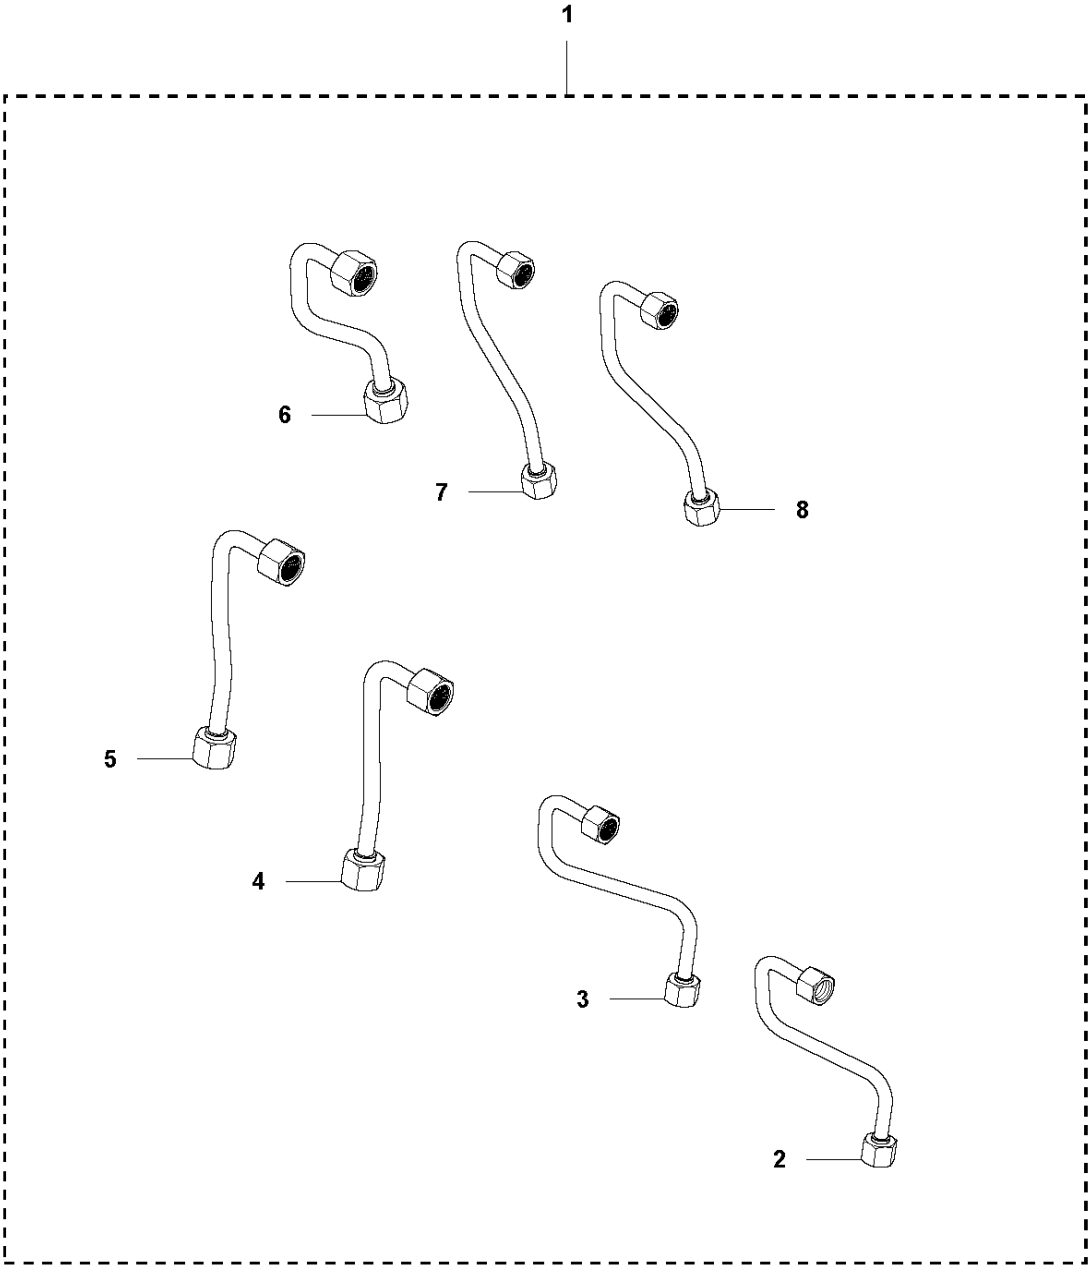

Y LP7505
HYDRAULIC PIPES KIT

HYDRAULIC PIPES KIT

LP 7505, 967897401, 967897402, 2019-08

Ref	Part No	Description	Remark	QTY KIT
1	594 19 36-01	HYDRAULIC PIPE	Hydraulic pipes kit	1
2	594 17 20-01	HYDRAULIC PIPE	Hydraulic pipe	1 1
3	594 17 24-01	HYDRAULIC PIPE	Hydraulic pipe	1 1
4	594 17 21-01	HYDRAULIC PIPE	Hydraulic pipe	1 1
5	594 17 22-01	HYDRAULIC PIPE	Hydraulic pipe	1 1
6	594 17 23-01	HYDRAULIC PIPE	Hydraulic pipe	2 1
7	594 17 25-01	HYDRAULIC PIPE	Hydraulic pipe	1 1
8	594 17 26-01	HYDRAULIC PIPE	Hydraulic pipe	1 1