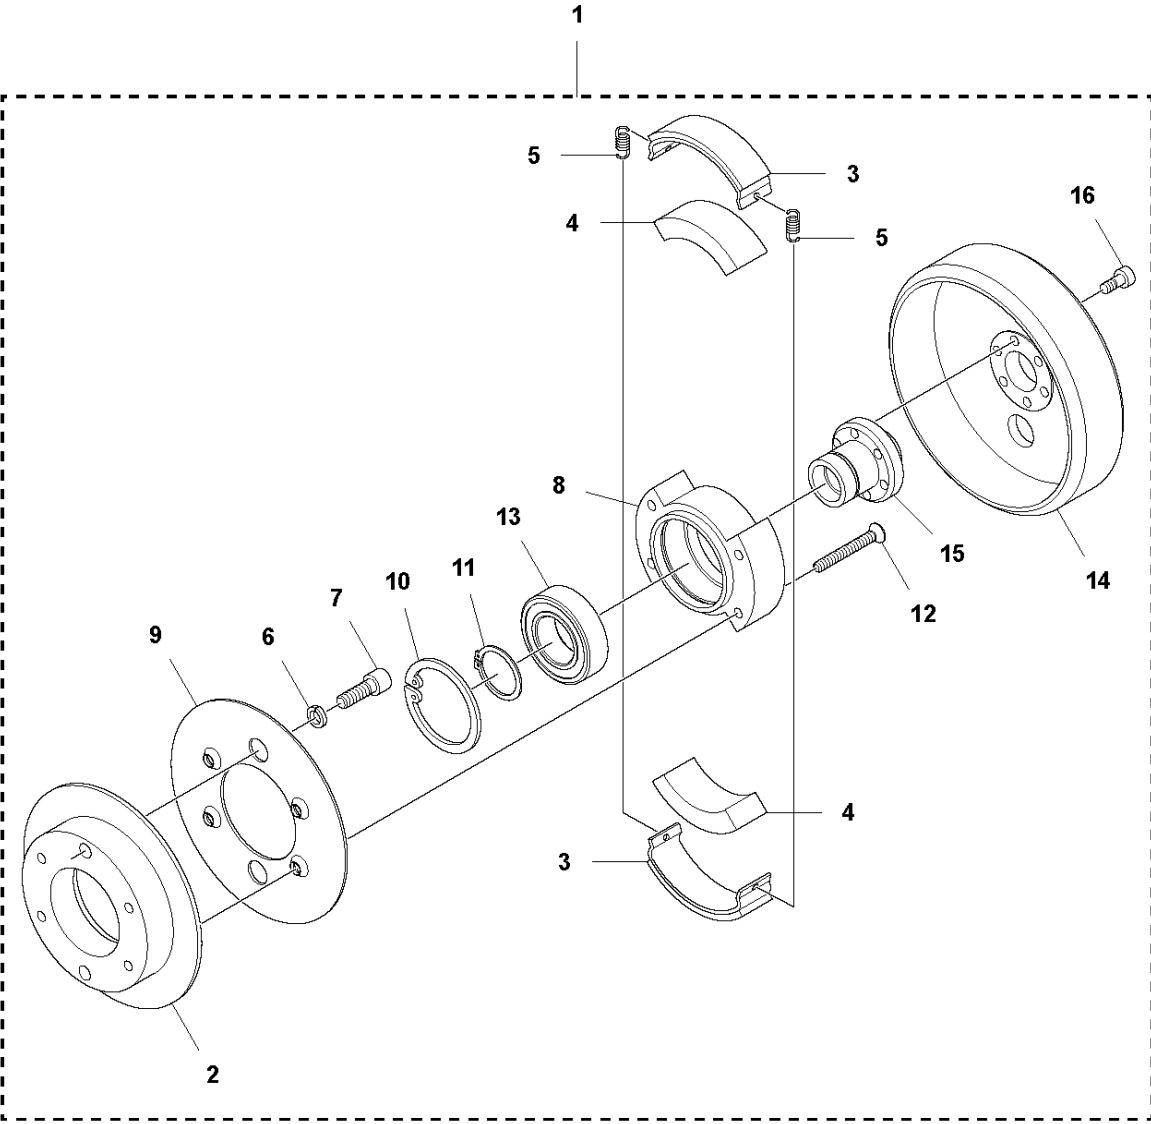

L LP7505
CENTRIFUGAL CLUTCH - HATZ

CLUTCH

LP 7505, 967897401, 967897402, 2019-08

Ref	Part No	Description	Remark	QTY KIT	
1	594 46 53-01	CLUTCH	Clutch, complete	1	
2	595 47 13-01	FLANGE	Flange	1	1
3	594 31 55-01	BRAKE LINING	Lining	2	1
4	594 58 71-01	WEIGHT	Weight	2	1
5	594 49 45-01	SPRING	Spring	2	1
6	594 31 57-01	RETAINER RING	Lock washer	2	1
7	594 58 74-01	SCREW	Screw	2	1
8	594 58 46-01	HUB	Hub	1	1
9	594 56 49-01	COVER	Cover	1	1
10	595 47 04-01	RING	Retaining ring	1	1
11	595 47 05-01	RING	Retaining ring	1	1
12	594 57 25-01	SCREW	Screw	4	1
13	595 47 03-01	BALL BEARING	Bearing	1	1
14	594 57 92-01	CLUTCH	Clutch housing	1	1
15	594 58 68-01	FLANGE	Flange	1	1
16	594 56 16-01	SCREW	Screw M6x12	6	1