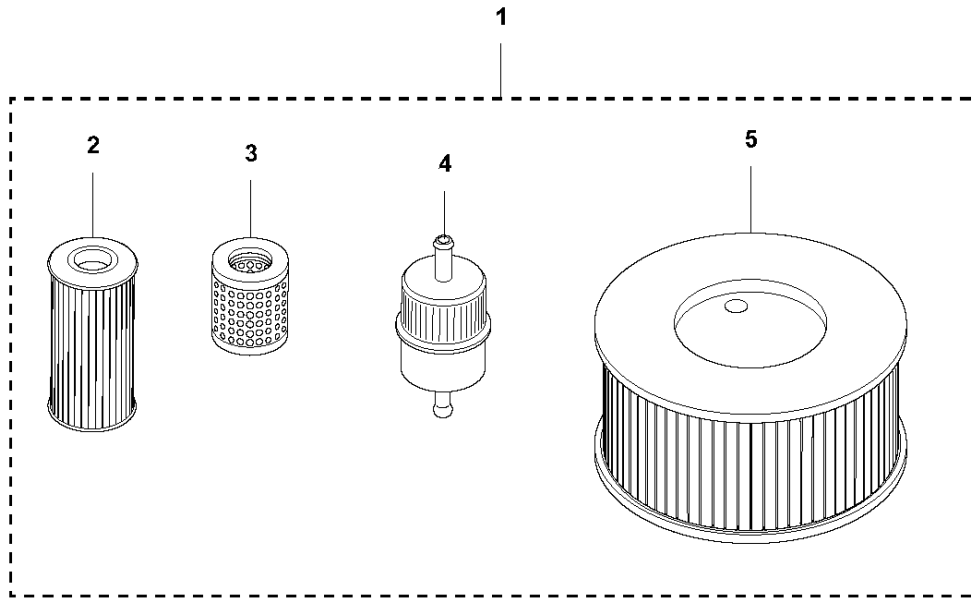

S LP7505
12 MONTHS / 500 HOURS SERVICE KIT - HATZ - 1D50

Ref	Part No	Description	Remark	QTY KIT
1	594 21 48-01	SERVICE KIT	500 Hours Service Kit / 12 Months Service Kit	1
2	594 17 18-01	OIL FILTER	Hydraulic oil filter	1 1
3	594 30 24-01	OIL FILTER	Oil filter	1 1
4	595 13 04-01	FUEL FILTER	Fuel filter	1 1
5	594 30 26-01	AIR FILTER	Air Filter element	1 1