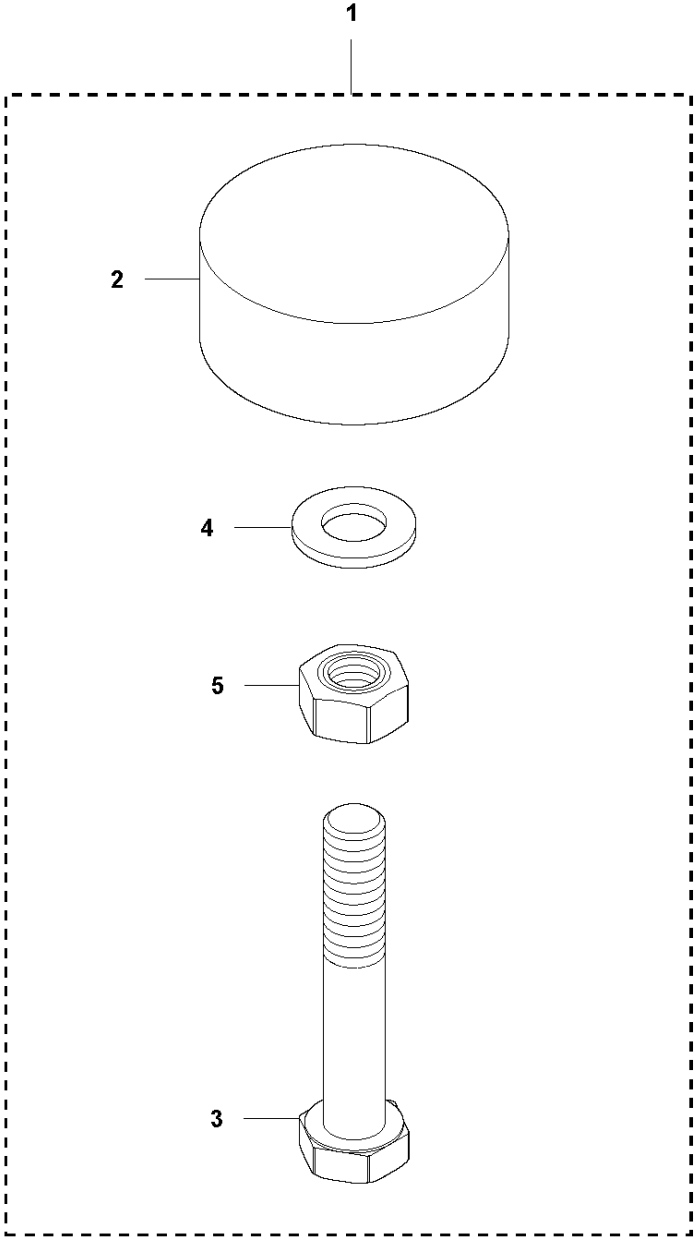

W LP7505
SHOCK ABSORBER REPAIR KIT - HANDLE

SHOCK ABSORBER REPAIR KIT

LP 7505, 967897401, 967897402, 2019-08

Ref	Part No	Description	Remark	QTY KIT	
1	594 21 27-01	REPAIR KIT	Shock absorber repair kit, handle	1	
2	594 51 83-01	RADIATOR	Shock absorber	2	1
3	595 34 49-01	BOLT	Screw DIN933	2	1
4	594 74 74-01	WASHER	Washer	4	1
5	595 02 94-01	NUT	Nut hexagon	4	1