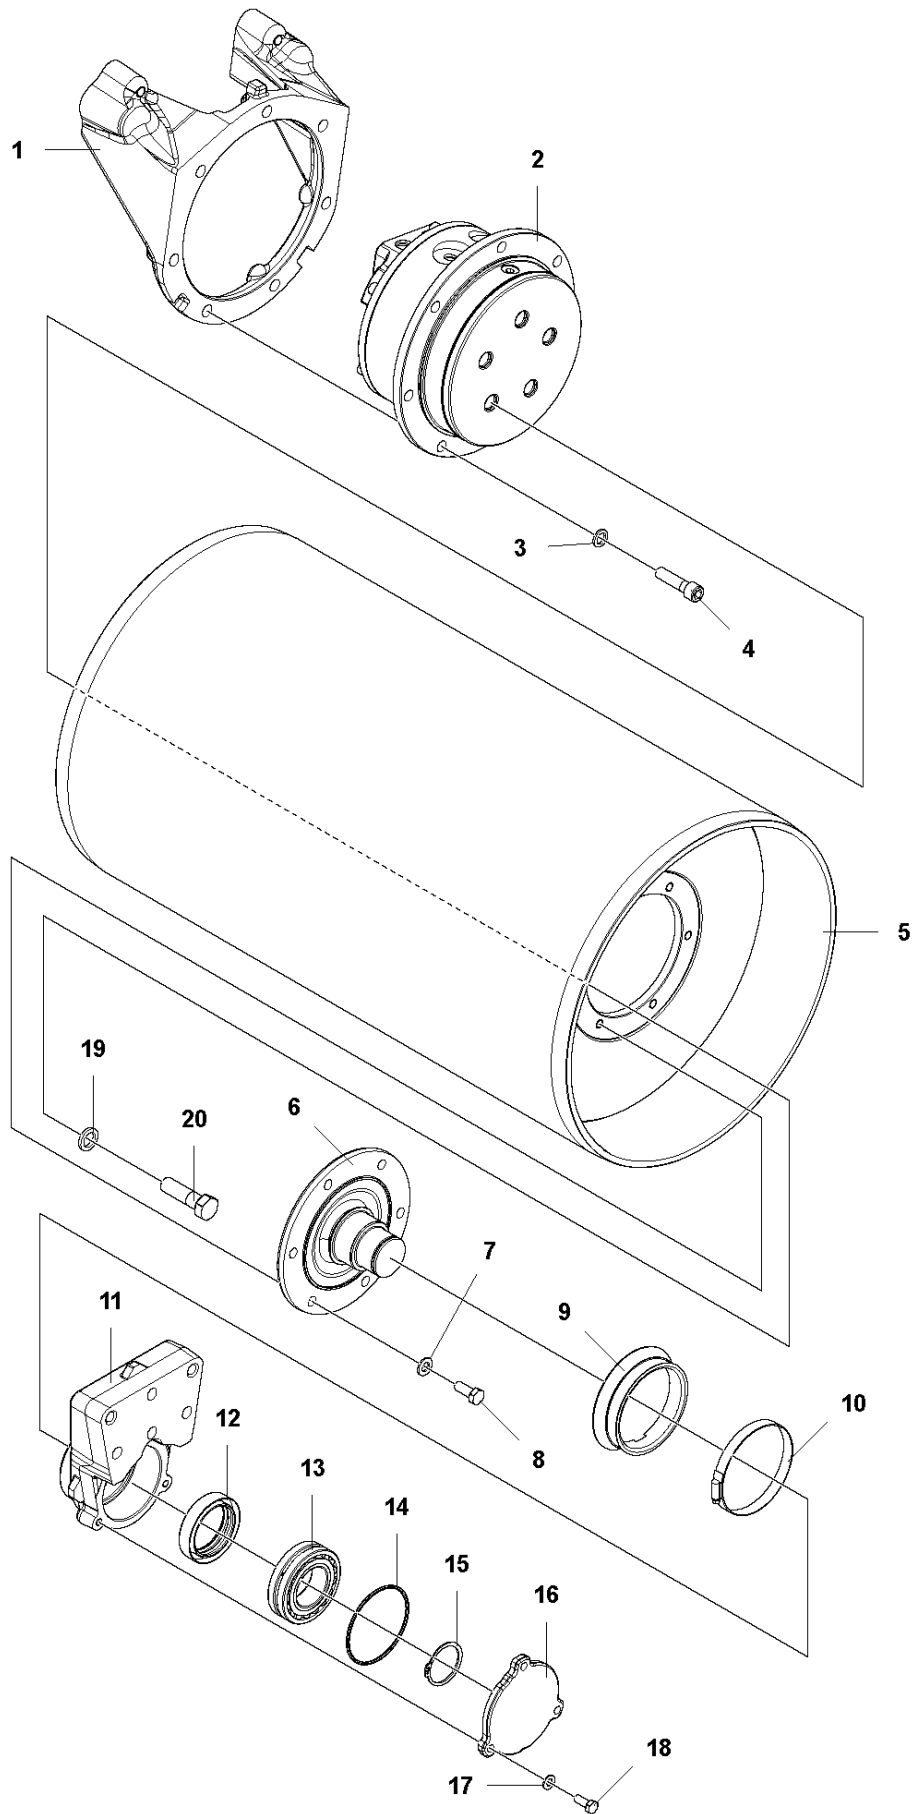

D LP7505
HOOD - REAR

HOOD

LP 7505, 967897401, 967897402, 2019-08

Ref	Part No	Description	Remark	QTY KIT
1	594 96 00-01	HOOD	Rear hood	1
2	594 12 20-01	HEAD	Flat head screw	4
3	594 16 66-01	HINGE	Hinge	2
4	595 03 66-01	WASHER	Washer DIN125	14
5	595 35 23-01	NUT	Lock nut	6
6	594 17 08-01	BUSHING	Bushing	4
7	595 28 71-01	SCREW	Hexagon bolt	2
8	595 36 33-01	BRACKET	Bracket, right	1
9	595 11 01-01	SCREW	Hex. head screw m8 x 16	2
10	595 03 34-01	SCREW	Hex. head screw	4
11	595 36 32-01	BRACKET	Bracket, left	1

E LP7505
DRUM

DRUM

LP 7505, 967897401, 967897402, 2019-08

Ref	Part No	Description	Remark	QTY KIT
1	595 36 30-01	BRACKET	Drum bracket	1
2	595 12 57-01	DRUM	Drum motor	1
3	595 11 89-01	LOCKWASHER	Lock washer	7
4	595 34 72-01	SOCKET	Hexagon socket head cap screw	7
5	595 36 34-01	DRUM	Drum	1
6	594 45 84-01	SHAFT	Drum shaft	1
7	595 11 33-01	WASHER	Washer plain	6
8	595 34 47-01	SCREW	Hex. head screw	6
9	594 46 77-01	PROTECTION	Oil seal	1
10	595 11 51-01	CLAMP	Pipe clamp	1
11	595 12 55-01	BRACKET	Bearing bracket	1
12	594 51 51-01	SEALING	Oil seal	1
13	594 51 50-01	ROLLER BEARING	Ball bearing	1
14	595 11 76-01	O-RING	O-ring, 84.5 x 3 mm, 3.33 x 0.12 in.	1
15	595 11 41-01	CIRCLIP	Lock ring	1
16	594 45 03-01	COVER	Bearing cover	1
17	595 03 66-01	WASHER	Washer DIN125	3
18	594 11 79-01	SCREW	Hex. head screw m8 x 20	3
19	595 04 40-01	WASHER	Lock washer	6
20	595 34 57-01	SCREW	Screw DIN931	6