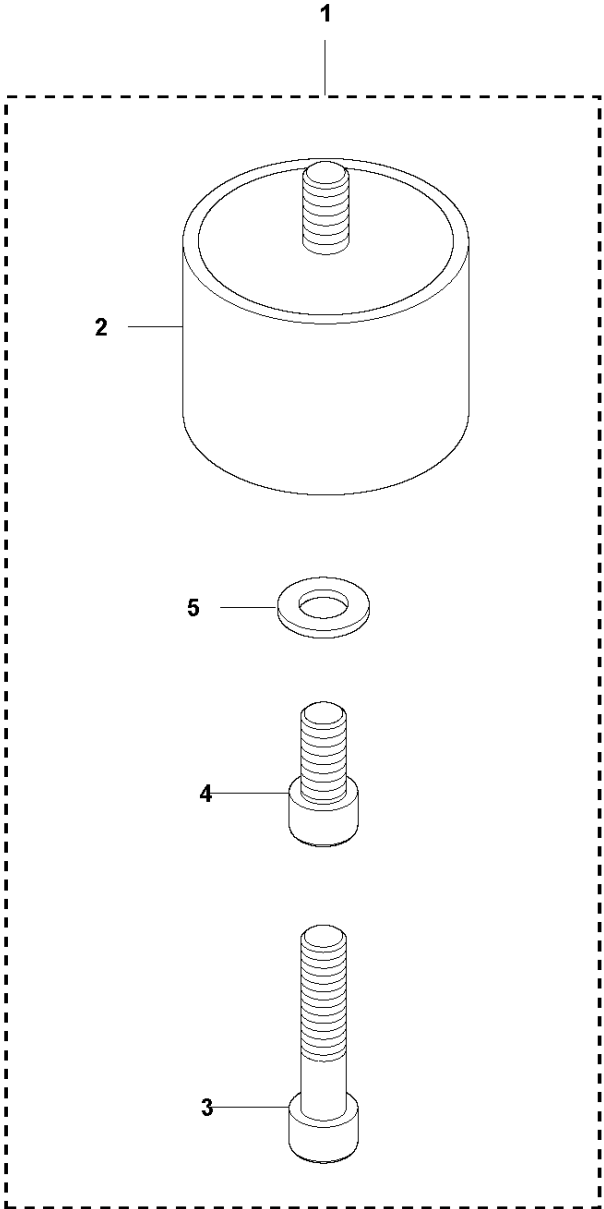

V LP7505
SHOCK ABSORBER REPAIR KIT - ENGINE PLATE

SHOCK ABSORBER REPAIR KIT

LP 7505, 967897401, 967897402, 2019-08

Ref	Part No	Description	Remark	QTY KIT	
1	595 38 46-01	REPAIR KIT	Shock abosorber repair kit, engine plate	1	
2	594 75 35-01	ABSORBER	Shock absorber	4	1
3	595 21 60-01	SOCKET	Hexagon socket head cap screw M12x55 12.9	2	1
4	595 34 89-01	CAP	Hex sock. screw	2	1
5	595 11 34-01	WASHER	Washer DIN125	4	1