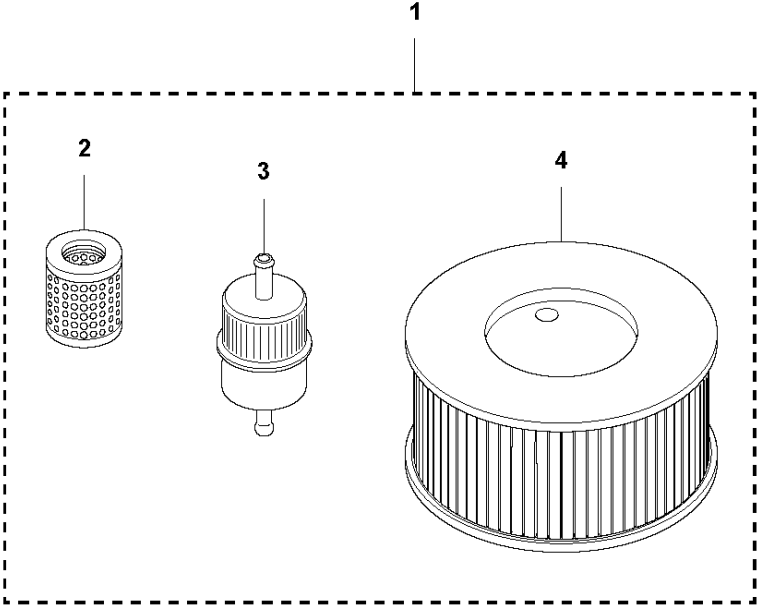

T LP7505
6 MONTHS / 250 HOURS SERVICE KIT - HATZ - 1D50

Ref	Part No	Description	Remark	QTY KIT	
1	594 21 49-01	SERVICE KIT	Every 250 hours / six months kit	1	
2	594 30 24-01	OIL FILTER	Oil filter	2	1
3	595 13 04-01	FUEL FILTER	Fuel filter	3	1
4	594 30 26-01	AIR FILTER	Air Filter element	4	1