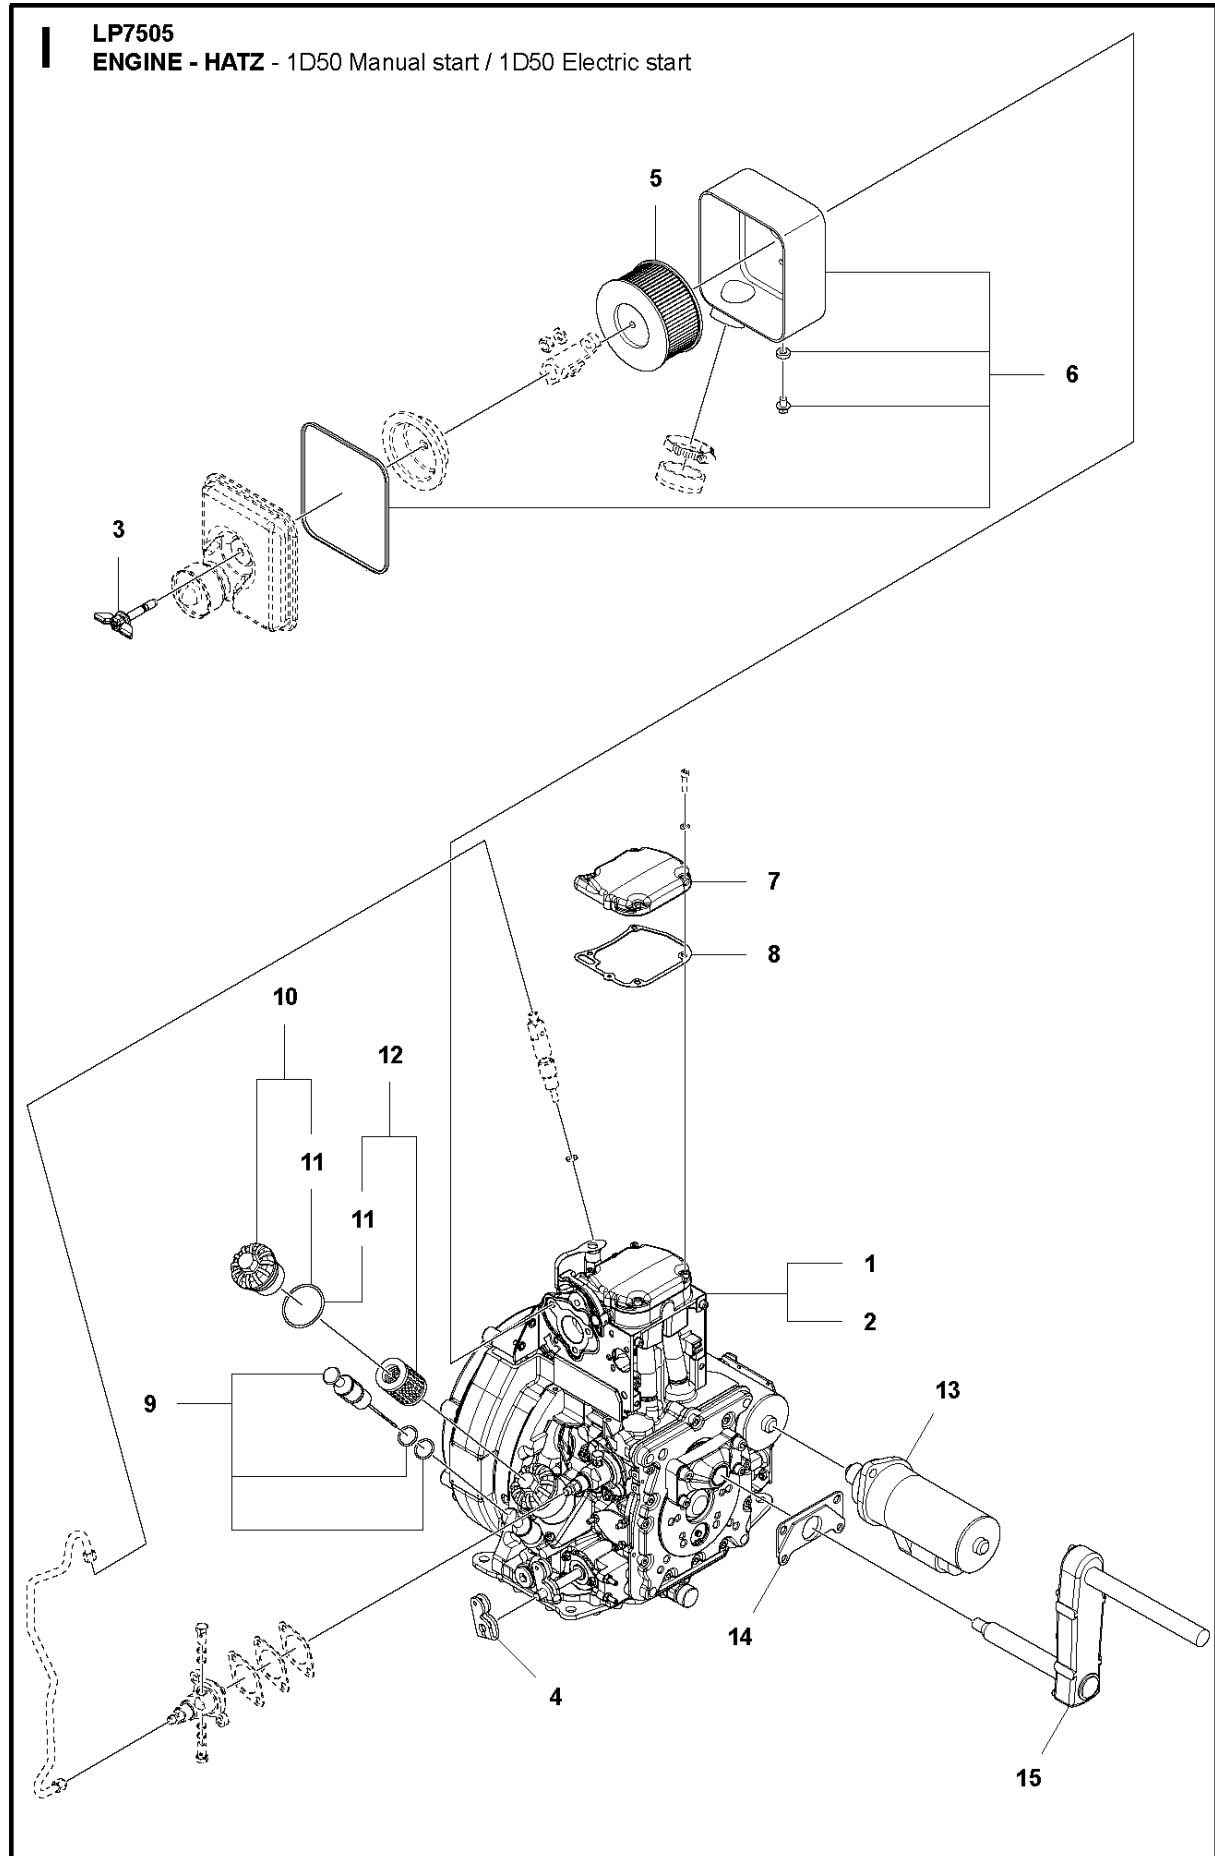

ENGINE - HATZ

LP 7505, 967897401, 967897402, 2019-08

Ref	Part No	Description	Remark	QTY	KIT
1	595 12 63-01	ENGINE	Engine Hatz 1D50, complete	1	
2	595 12 62-01	ENGINE	Engine Hatz 1D50 Manual start, complete	1	
3	594 57 15-01	NUT	Nut	1	
4	594 30 68-01	LEVER	Throttle lever	1	
5	594 30 26-01	AIR FILTER	Air Filter element	1	
6	594 56 55-01	FILTER HOUSING	Housing, complete	1	
7	594 59 50-01	COVER	Valve cover	1	
8	594 30 28-01	GASKET	Valve cover gasket	1	
9	594 30 30-01	DIPSTICK	Oil dipstick, complete	1	
10	594 55 73-01	COVER	Oil filter cover, complete	1	
11	594 30 29-01	GASKET	O-ring	1	10, 12
12	595 37 25-01	OIL FILTER	Oil filter	1	
13	594 58 93-01	STARTER	Starter	1	
14	594 56 01-01	GASKET	Gasket	1	
15	594 48 56-01	CRANK	Crank handle	1