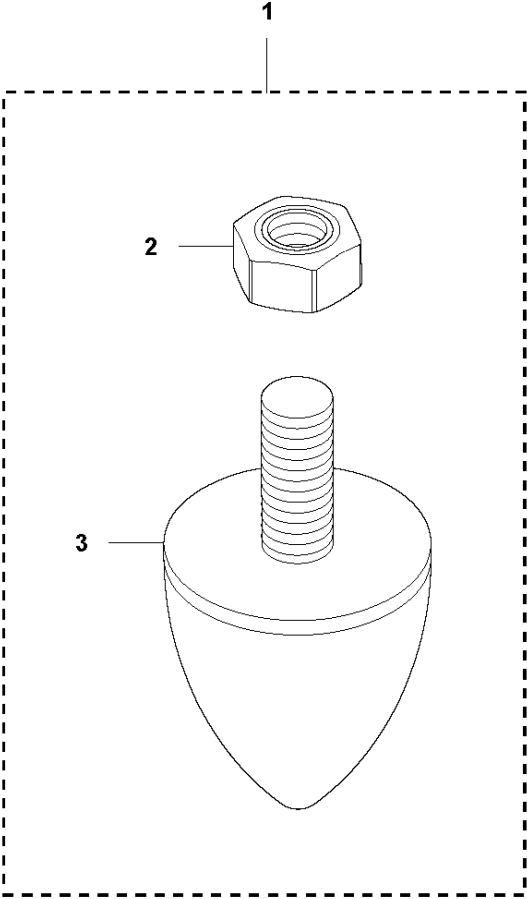

AA LP7505
COVER SHOCK ABSORBER REPAIR KIT

COVER SHOCK ABSORBER REPAIR KIT

LP 7505, 967897401, 967897402, 2019-08

Ref	Part No	Description	Remark	QTY KIT	
1	595 38 51-01	REPAIR KIT	Cover shock absorber repair kit	1	
2	595 03 57-01	NUT	Nut DIN934	4	1
3	594 17 33-01	STOP	Rubber buffer	2	1