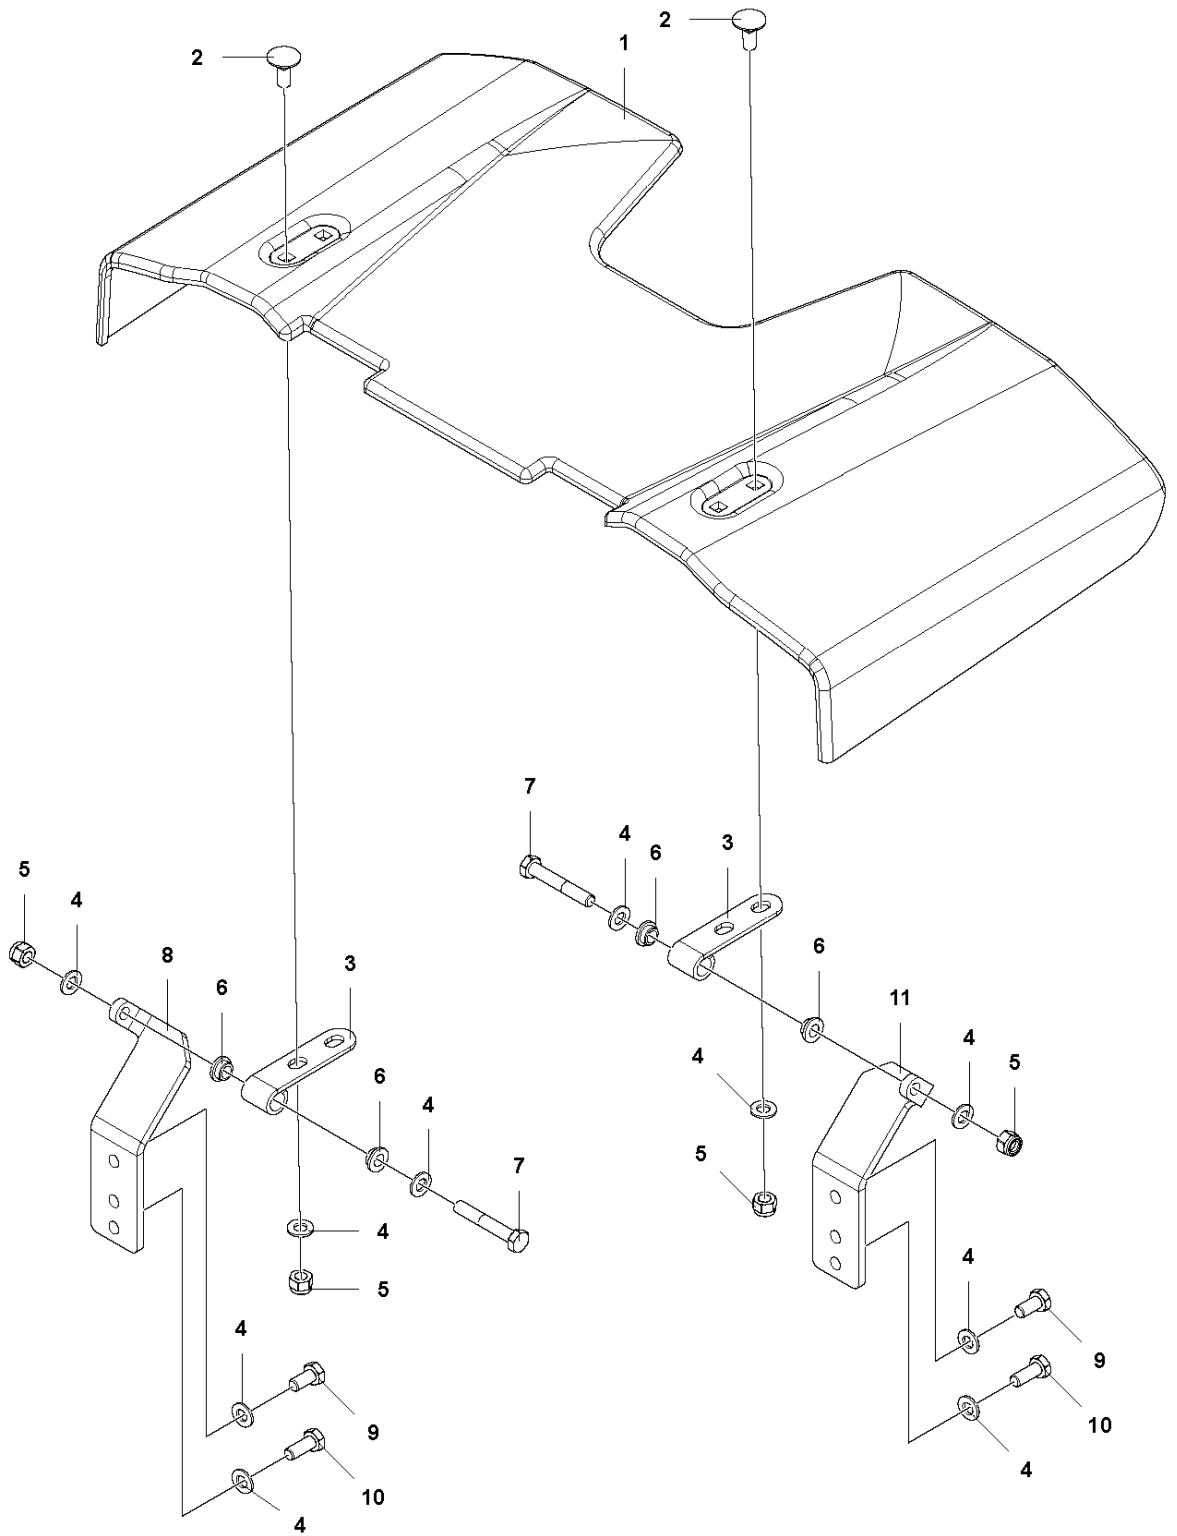

D LP7505
HOOD - REAR

HOOD

LP 7505, 967897401, 967897402, 2019-08

Ref	Part No	Description	Remark	QTY KIT
1	594 96 00-01	HOOD	Rear hood	1
2	594 12 20-01	HEAD	Flat head screw	4
3	594 16 66-01	HINGE	Hinge	2
4	595 03 66-01	WASHER	Washer DIN125	14
5	595 35 23-01	NUT	Lock nut	6
6	594 17 08-01	BUSHING	Bushing	4
7	595 28 71-01	SCREW	Hexagon bolt	2
8	595 36 33-01	BRACKET	Bracket, right	1
9	595 11 01-01	SCREW	Hex. head screw m8 x 16	2
10	595 03 34-01	SCREW	Hex. head screw	4
11	595 36 32-01	BRACKET	Bracket, left	1