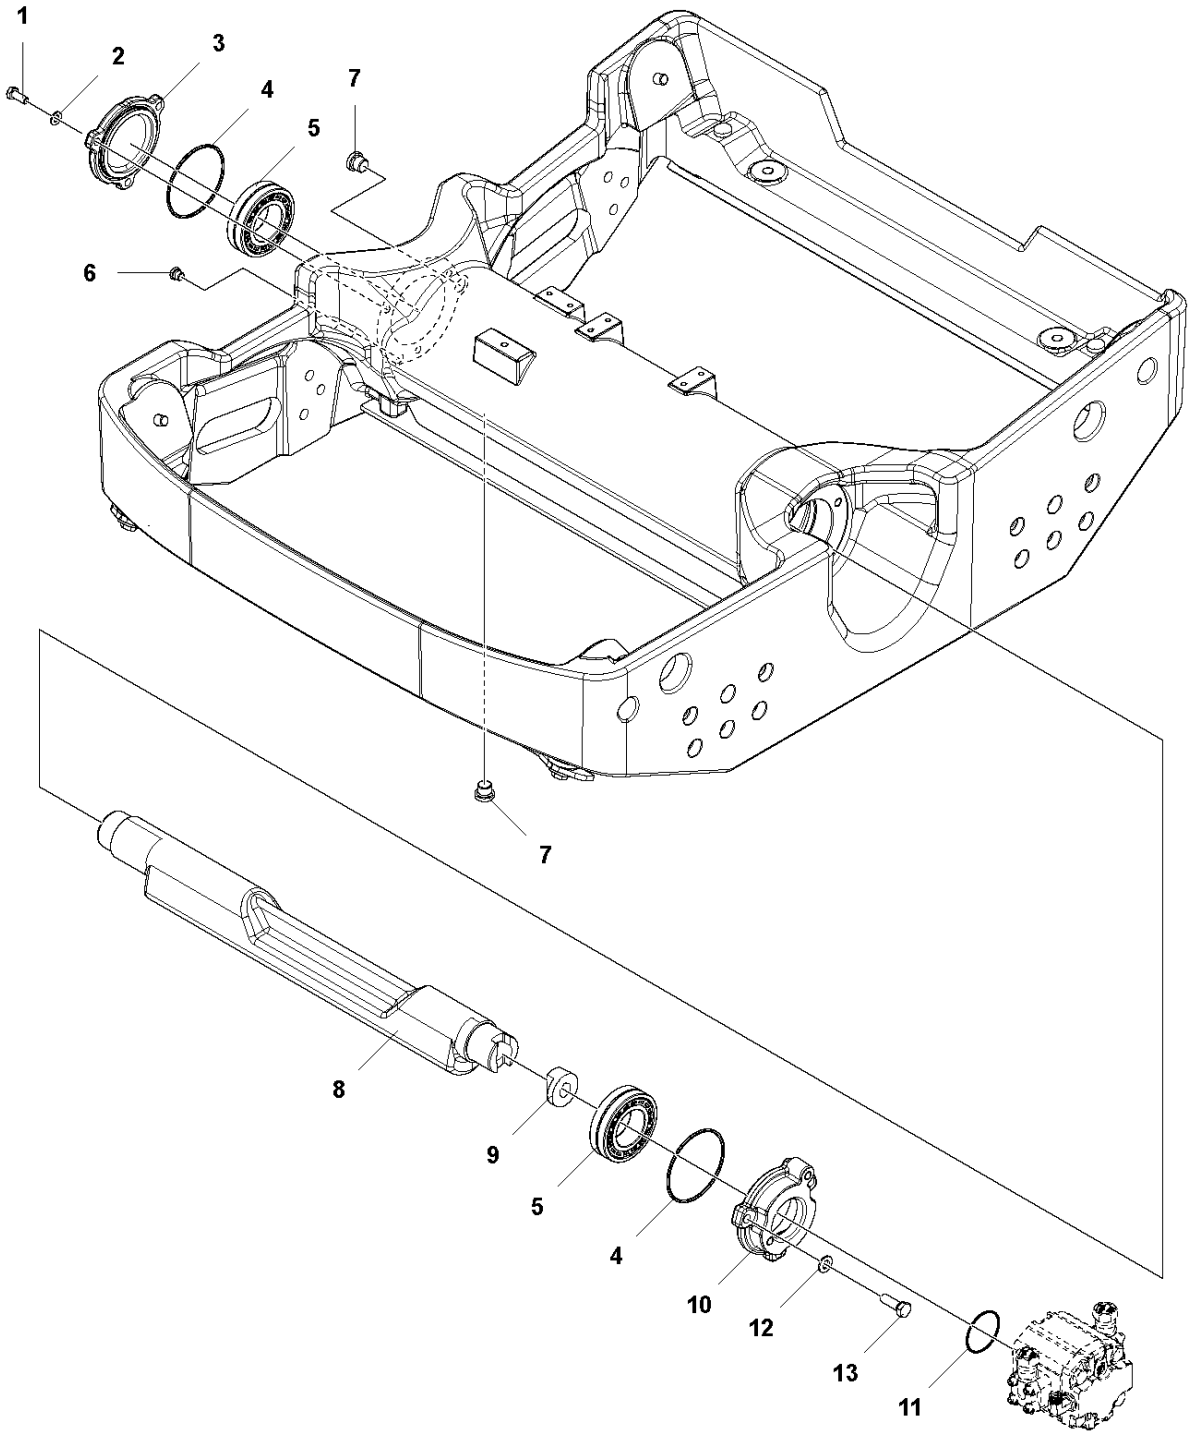

E LP7505
DRUM

DRUM

LP 7505, 967897401, 967897402, 2019-08

Ref	Part No	Description	Remark	QTY KIT
1	595 36 30-01	BRACKET	Drum bracket	1
2	595 12 57-01	DRUM	Drum motor	1
3	595 11 89-01	LOCKWASHER	Lock washer	7
4	595 34 72-01	SOCKET	Hexagon socket head cap screw	7
5	595 36 34-01	DRUM	Drum	1
6	594 45 84-01	SHAFT	Drum shaft	1
7	595 11 33-01	WASHER	Washer plain	6
8	595 34 47-01	SCREW	Hex. head screw	6
9	594 46 77-01	PROTECTION	Oil seal	1
10	595 11 51-01	CLAMP	Pipe clamp	1
11	595 12 55-01	BRACKET	Bearing bracket	1
12	594 51 51-01	SEALING	Oil seal	1
13	594 51 50-01	ROLLER BEARING	Ball bearing	1
14	595 11 76-01	O-RING	O-ring, 84.5 x 3 mm, 3.33 x 0.12 in.	1
15	595 11 41-01	CIRCLIP	Lock ring	1
16	594 45 03-01	COVER	Bearing cover	1
17	595 03 66-01	WASHER	Washer DIN125	3
18	594 11 79-01	SCREW	Hex. head screw m8 x 20	3
19	595 04 40-01	WASHER	Lock washer	6
20	595 34 57-01	SCREW	Screw DIN931	6

F LP7505
DRUM INSTALLATION

DRUM INSTALLATION

LP 7505, 967897401, 967897402, 2019-08

Ref	Part No	Description	Remark	QTY KIT
1	595 11 16-01	SCREW	Tight fitting screw, M10 D 12x40 mm, Zn-Ni	8
2	595 34 72-01	SOCKET	Hexagon socket head cap screw	16

G LP7505
ECCENTRIC ELEMENT

ECCENTRIC ELEMENT

LP 7505, 967897401, 967897402, 2019-08

Ref	Part No	Description	Remark	QTY KIT
1	594 11 79-01	SCREW	Hex. head screw m8 x 20	3
2	595 03 66-01	WASHER	Washer DIN125	3
3	594 45 03-01	COVER	Bearing cover	1
4	595 11 76-01	O-RING	O-ring, 84.5 x 3 mm, 3.33 x 0.12 in.	2
5	594 18 71-01	BALL BEARING	Ball bearing	2
6	594 12 85-01	PLUG	Plug	1
7	595 11 82-01	PLUG	Plug	2
8	595 12 47-01	EXCENTER	Eccentric shaft	1
9	594 45 18-01	CLUTCH	Coupling	1
10	594 45 17-01	COVER	Bearing cover	1
11	595 11 80-01	O-RING	O-ring	1
12	595 11 33-01	WASHER	Washer plain	3
13	594 11 85-01	BOLT	Screw hexagon	3