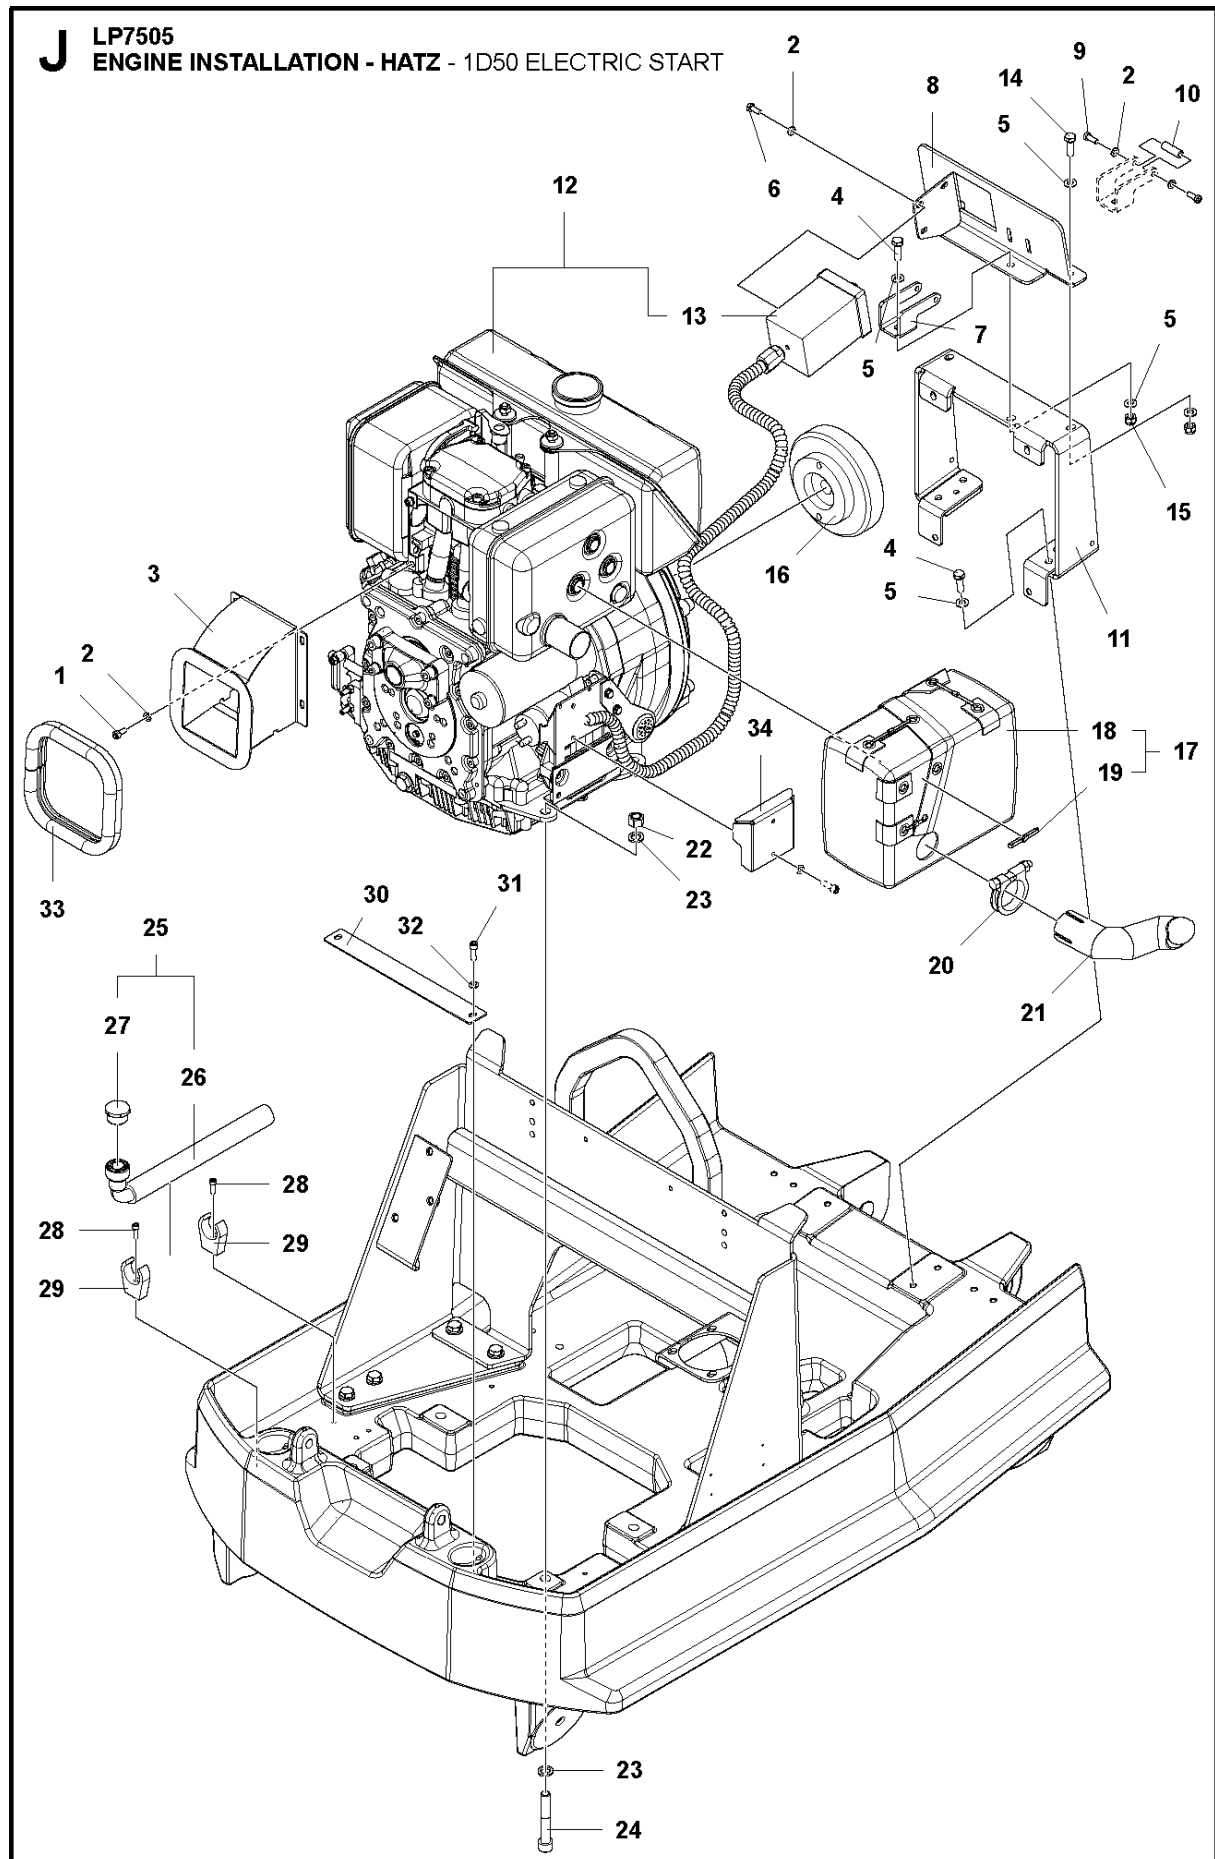

Ref	Part No	Description	Remark	QTY	KIT
1	595 34 79-01	SOCKET	Screw	2	
2	595 03 65-01	WASHER	Plain washer	7	
3	595 36 67-01	INLET	Air inlet	1	
4	595 03 34-01	SCREW	Hex. head screw M8x25	5	
5	595 03 66-01	WASHER	Washer DIN125	10	
6	595 03 32-01	SCREW	Hex. head screw	3	
7	594 17 00-01	BRACKET	Bracket	1	
8	595 36 25-01	HOLDER	Holder, control panel	1	
9	594 67 12-01	SOCKET	Screw, M6 x 16 mm	2	
10	594 17 02-01	SHAFT	Shaft	1	
11	594 18 82-01	BRACKET	Bracket, oil cooler	1	
12	595 12 63-01	ENGINE	Engine Hatz 1D50 Electric start, complete	1	
13	595 38 44-01	BOX	Start box, complete	1	12
14	594 11 79-01	SCREW	Hex. head screw m8 x 20	2	
15	595 35 23-01	NUT	Lock nut	3	
16	594 46 53-01	CLUTCH	Clutch, complete	1	
17	594 21 31-01	PROTECTION	Heat protection, complete	1	
18	595 36 77-01	PROTECTION	Heat protection	1	17
19	594 18 22-01	CABLE	Cable tie, stainless	4	17
20	595 11 49-01	PIPE CLAMP	Clamp	1	
21	594 18 45-01	EXHAUST PIPE	Exhaust pipe	1	
22	595 35 18-01	NUT	Hexagon nut m12	4	
23	595 11 89-01	LOCKWASHER	Lock washer	8	
24	595 34 91-01	SOCKET	Hex. sock. screw	4	
25	594 76 16-01	HOSE	Oil drain hose, complete	1	
26	595 97 84-01	HOSE	Mangueira	1	25
27	594 18 03-01	PLUG	Plug	1	25
28	595 34 75-01	SOCKET	Screw, MC6S M5 x 16 mm 8.8 fzb	2	
29	594 32 95-01	CLIP	Clip	2	
30	595 37 04-01	PLATE	Plate	1	
31	595 34 80-01	SCREW	Hex sock. screw	2	
32	595 03 65-01	WASHER	Plain washer	2	
33	595 36 68-01	TRIM	Edge trim	1	
34	595 37 03-01	PROTECTION	Protective plate	1