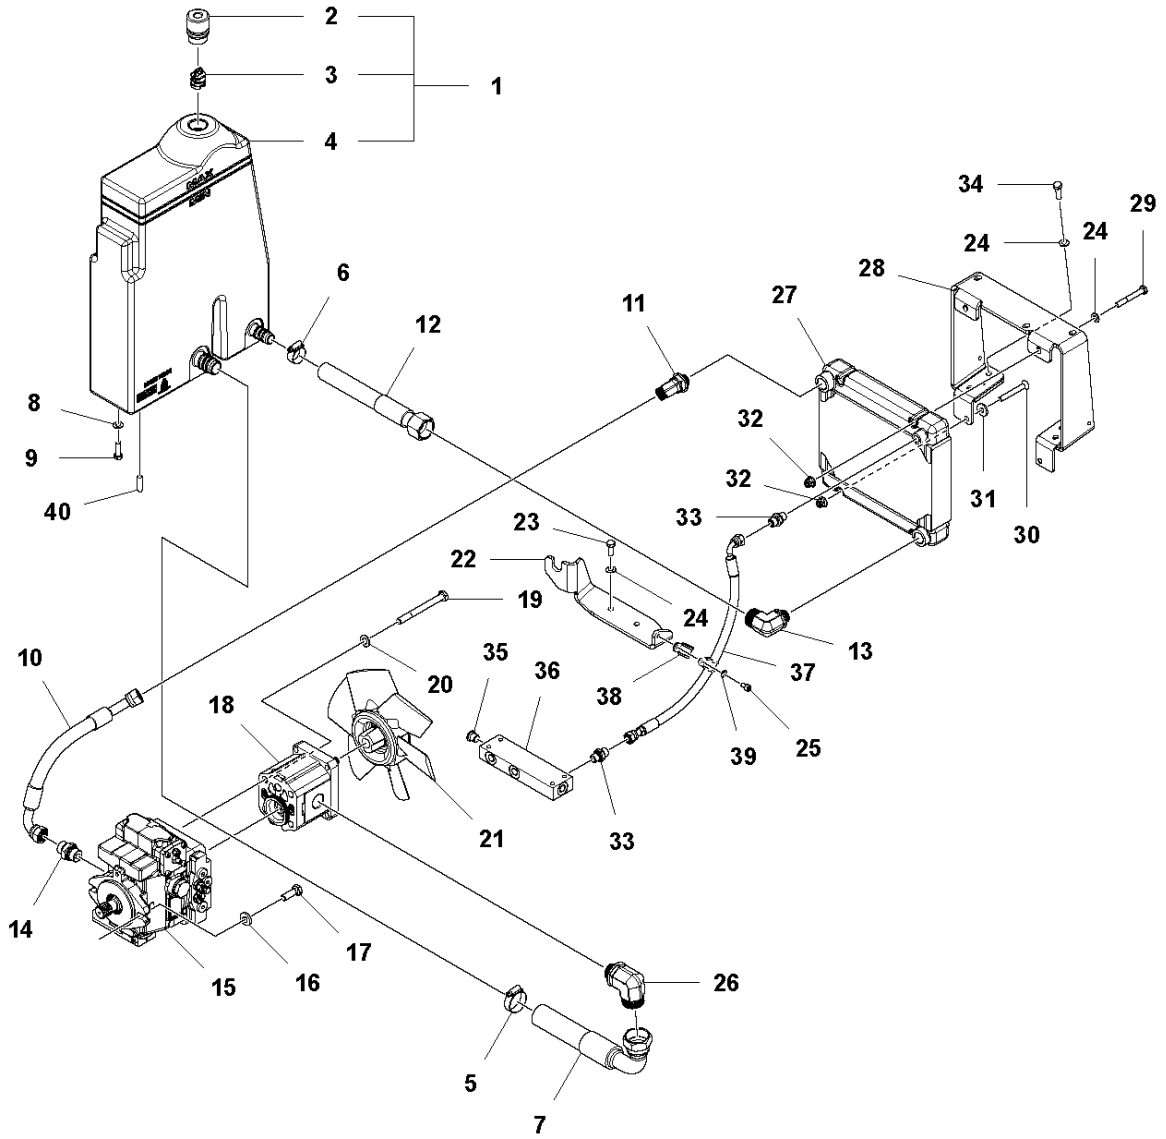

LP7505
HYDRAULIC SYSTEM - OIL TANK, RADIATOR & PUMPS

HYDRAULIC SYSTEM

LP 7505, 967897401, 967897402, 2019-08

Ref	Part No	Description	Remark	QTY	KIT
1	594 21 19-01	HYDRAULIC TANK	Hydraulic oil tank, complete	1	
2	595 05 10-01	FILTER	Ventilating filter	1	1
3	594 46 61-01	GUARD	Splash guard	1	1
4	000 00 00-00	W/O DESCRIPTION	Oil tank	1	1
5	595 11 53-01	HOSE CLAMP	Hose clamp	1	
6	595 11 52-01	HOSE CLAMP	Hose clamp	1	
7	594 75 52-01	HOSE	Hydraulic hose	1	
8	595 03 66-01	WASHER	Washer DIN125	2	
9	595 28 72-01	SCREW	Hex.head screw m8	2	
10	594 75 62-01	HOSE	Hydraulic hose	1	
11	595 11 69-01	ELBOW	Elbow	1	
12	594 75 53-01	HOSE	Hydraulic hose	1	
13	594 74 82-01	ELBOW	Elbow	1	
14	595 03 85-01	ADAPTER	Nipple, complete	1	
15	594 17 75-01	HYDRAULIC PUMP	Hydraulic pump	1	
16	594 74 73-01	WASHER	Washer	2	
17	594 11 85-01	BOLT	Screw	2	
18	594 17 93-01	HYDRAULIC PUMP	Hydraulic pump	1	
19	595 34 59-01	SCREW	Screw, M10 x 1.25 x 100 mm 8.8	4	
20	595 11 33-01	WASHER	Washer plain	4	
21	594 17 87-01	FAN	Fan	1	
22	595 36 48-01	BRACKET	Bracket	1	
23	594 11 79-01	SCREW	Hex. head screw m8 x 20	2	
24	595 03 66-01	WASHER	Washer DIN125	10	
25	595 34 78-01	SOCKET	Screw M6x10 ISO 4762	1	
26	595 11 68-01	ELBOW	Elbow	1	
27	594 18 00-01	COOLER	Oil cooler	1	
28	594 18 82-01	BRACKET	Bracket, oil cooler	1	
29	594 11 81-01	SCREW	Hex. Head screw	2	
30	594 12 12-01	SCREW	Countersunk screw	2	
31	594 12 34-01	WASHER	8.4 x 16 x 1.5 mm, 0.33 x 0.63 x 0.06 in. 300 HV	2	
32	595 03 57-01	NUT	Nut	4	
33	595 11 60-01	CONNECTION	Connection	2	
34	594 11 79-01	SCREW	Hex. head screw m8 x 20	4	
35	595 35 53-01	PLUG	Hex. sock. plug	1	
36	595 36 51-01	BLOCK	Hydraulic block	1	
37	595 12 68-01	HYDRAULIC HOSE	Hydraulic hose	1	
38	595 11 44-01	PIPE CLAMP	Pipe clamp	2	
39	595 03 65-01	WASHER	Plain washer	1	
40	595 34 69-01	SCREW	Screw M8 x 30mm	2