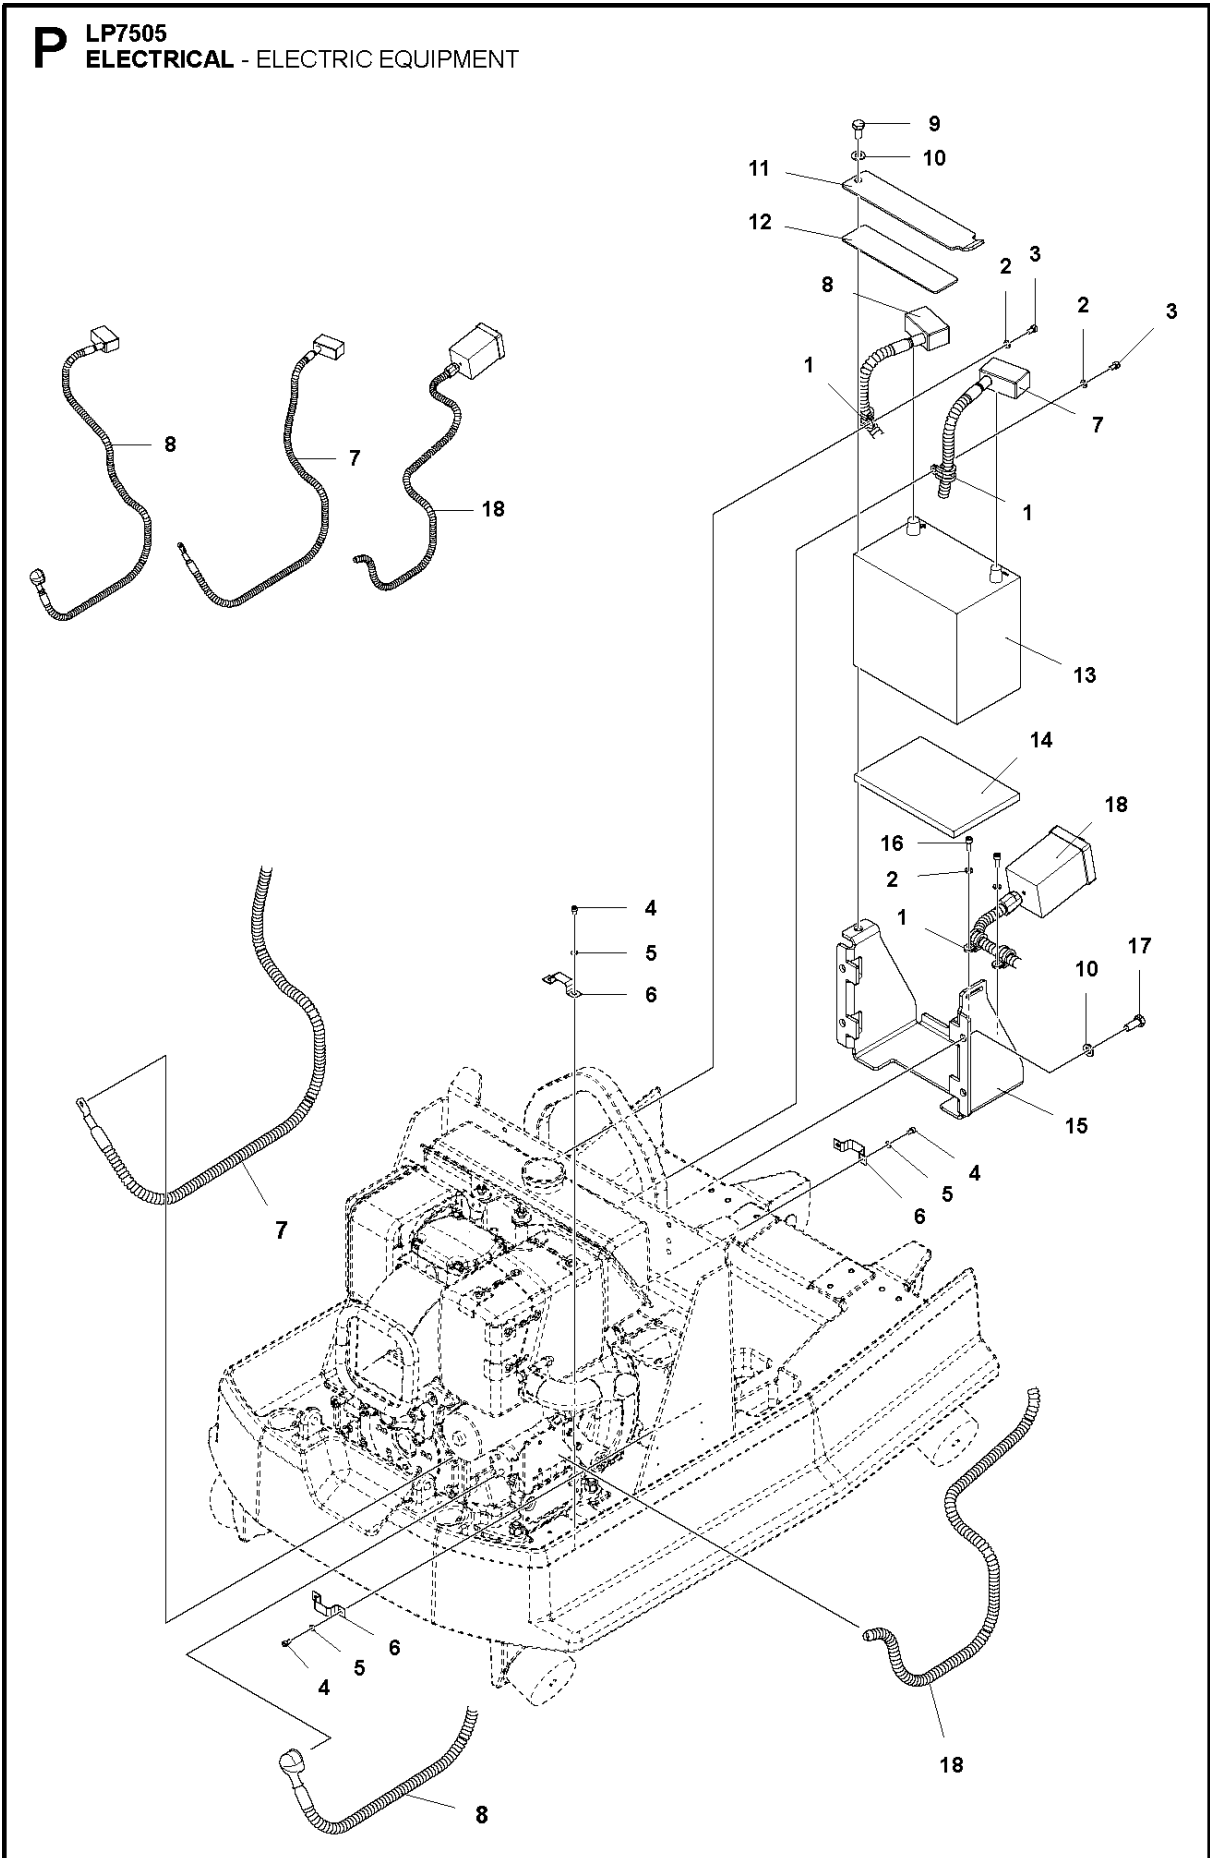

P LP7505
ELECTRICAL - ELECTRIC EQUIPMENT

ELECTRICAL

LP 7505, 967897401, 967897402, 2019-08

Ref	Part No	Description	Remark	QTY KIT
1	594 12 56-01	PIPE CLAMP	Pipe clamp	4
2	595 03 65-01	WASHER	Plain washer	4
3	595 03 42-01	SCREW	Screw	2
4	595 11 09-01	SCREW	Hex. sock screw	6
5	594 12 38-01	PLANE WASHER	Plain washer	6
6	595 17 45-01	CLAMP	Clamp	3
7	595 12 59-01	CONNECTION	Connection cable, complete (-)	1
8	595 12 58-01	CONNECTION	Connection cable, complete (+)	1
9	594 11 85-01	BOLT	Screw hexagon	1
10	595 11 33-01	WASHER	Washer plain	5
11	594 16 79-01	BATTERY	Battery securing plate	1
12	594 17 32-01	PROTECTION	Rubber protection	1
13	595 36 59-01	BATTERY	Battery	1
14	595 36 46-01	PROTECTION	Rubber protection	1
15	595 12 82-01	HOLDER	Battery holder	1
16	595 03 42-01	SCREW	Screw	2
17	595 34 47-01	SCREW	Hex. head screw	4
18	594 43 17-01	BOX	BOX Control with Connection cable (for electric start)	1