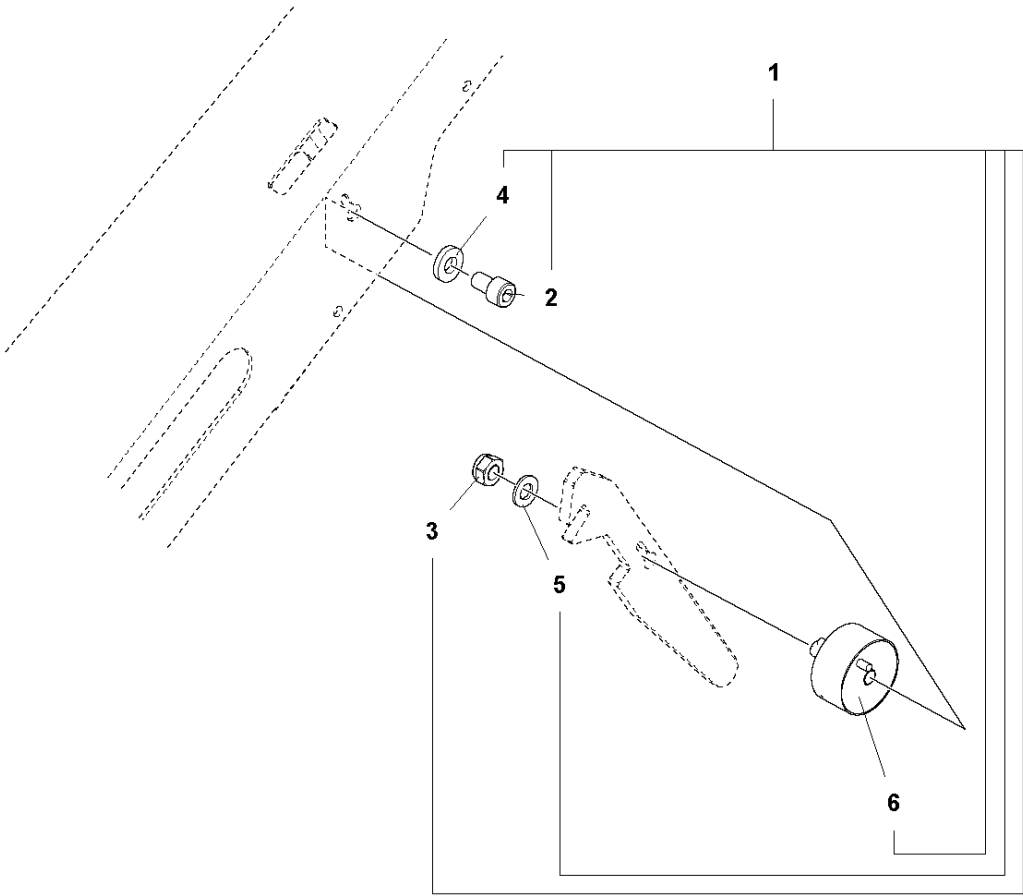

Z LP7505
HOOK REPAIR KIT

HOOK REPAIR KIT

LP 7505, 967897401, 967897402, 2019-08

Ref	Part No	Description	Remark	QTY KIT	
1	595 38 50-01	REPAIR KIT	Hook repair kit	1	
2	594 12 05-01	SCREW	Hex. sock. screw	1	1
3	594 12 29-01	LOCK NUT	Locknut	1	1
4	594 74 73-01	WASHER	Washer	1	1
5	595 11 33-01	WASHER	Washer plain	1	1
6	594 46 27-01	ABSORBER	Shock absorber	1	1