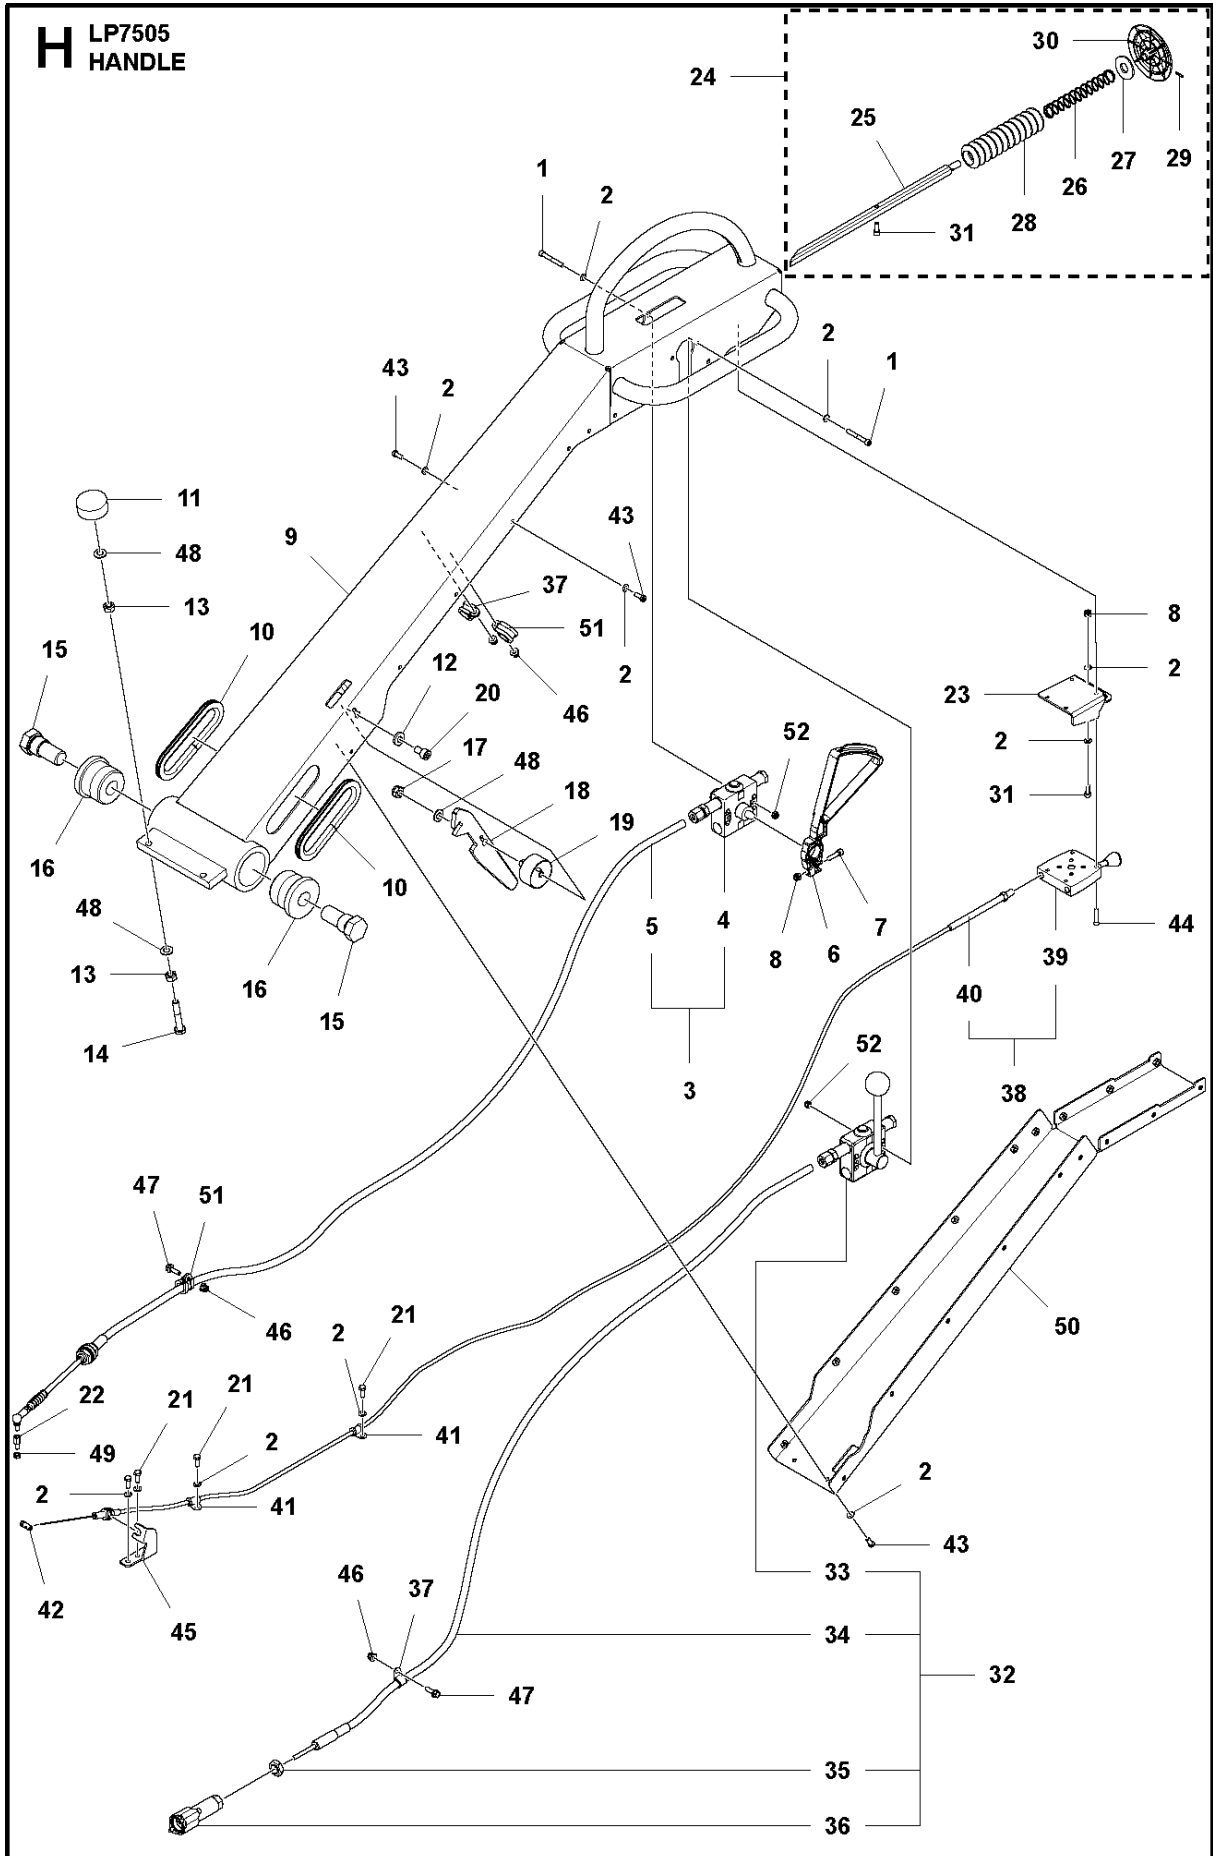

E LP7505
DRUM

DRUM

LP 7505, 967897401, 967897402, 2019-08

Ref	Part No	Description	Remark	QTY KIT
1	595 36 30-01	BRACKET	Drum bracket	1
2	595 12 57-01	DRUM	Drum motor	1
3	595 11 89-01	LOCKWASHER	Lock washer	7
4	595 34 72-01	SOCKET	Hexagon socket head cap screw	7
5	595 36 34-01	DRUM	Drum	1
6	594 45 84-01	SHAFT	Drum shaft	1
7	595 11 33-01	WASHER	Washer plain	6
8	595 34 47-01	SCREW	Hex. head screw	6
9	594 46 77-01	PROTECTION	Oil seal	1
10	595 11 51-01	CLAMP	Pipe clamp	1
11	595 12 55-01	BRACKET	Bearing bracket	1
12	594 51 51-01	SEALING	Oil seal	1
13	594 51 50-01	ROLLER BEARING	Ball bearing	1
14	595 11 76-01	O-RING	O-ring, 84.5 x 3 mm, 3.33 x 0.12 in.	1
15	595 11 41-01	CIRCLIP	Lock ring	1
16	594 45 03-01	COVER	Bearing cover	1
17	595 03 66-01	WASHER	Washer DIN125	3
18	594 11 79-01	SCREW	Hex. head screw m8 x 20	3
19	595 04 40-01	WASHER	Lock washer	6
20	595 34 57-01	SCREW	Screw DIN931	6

F LP7505
DRUM INSTALLATION

DRUM INSTALLATION

LP 7505, 967897401, 967897402, 2019-08

Ref	Part No	Description	Remark	QTY KIT
1	595 11 16-01	SCREW	Tight fitting screw, M10 D 12x40 mm, Zn-Ni	8
2	595 34 72-01	SOCKET	Hexagon socket head cap screw	16

G LP7505
ECCENTRIC ELEMENT

ECCENTRIC ELEMENT

LP 7505, 967897401, 967897402, 2019-08

Ref	Part No	Description	Remark	QTY KIT
1	594 11 79-01	SCREW	Hex. head screw m8 x 20	3
2	595 03 66-01	WASHER	Washer DIN125	3
3	594 45 03-01	COVER	Bearing cover	1
4	595 11 76-01	O-RING	O-ring, 84.5 x 3 mm, 3.33 x 0.12 in.	2
5	594 18 71-01	BALL BEARING	Ball bearing	2
6	594 12 85-01	PLUG	Plug	1
7	595 11 82-01	PLUG	Plug	2
8	595 12 47-01	EXCENTER	Eccentric shaft	1
9	594 45 18-01	CLUTCH	Coupling	1
10	594 45 17-01	COVER	Bearing cover	1
11	595 11 80-01	O-RING	O-ring	1
12	595 11 33-01	WASHER	Washer plain	3
13	594 11 85-01	BOLT	Screw hexagon	3