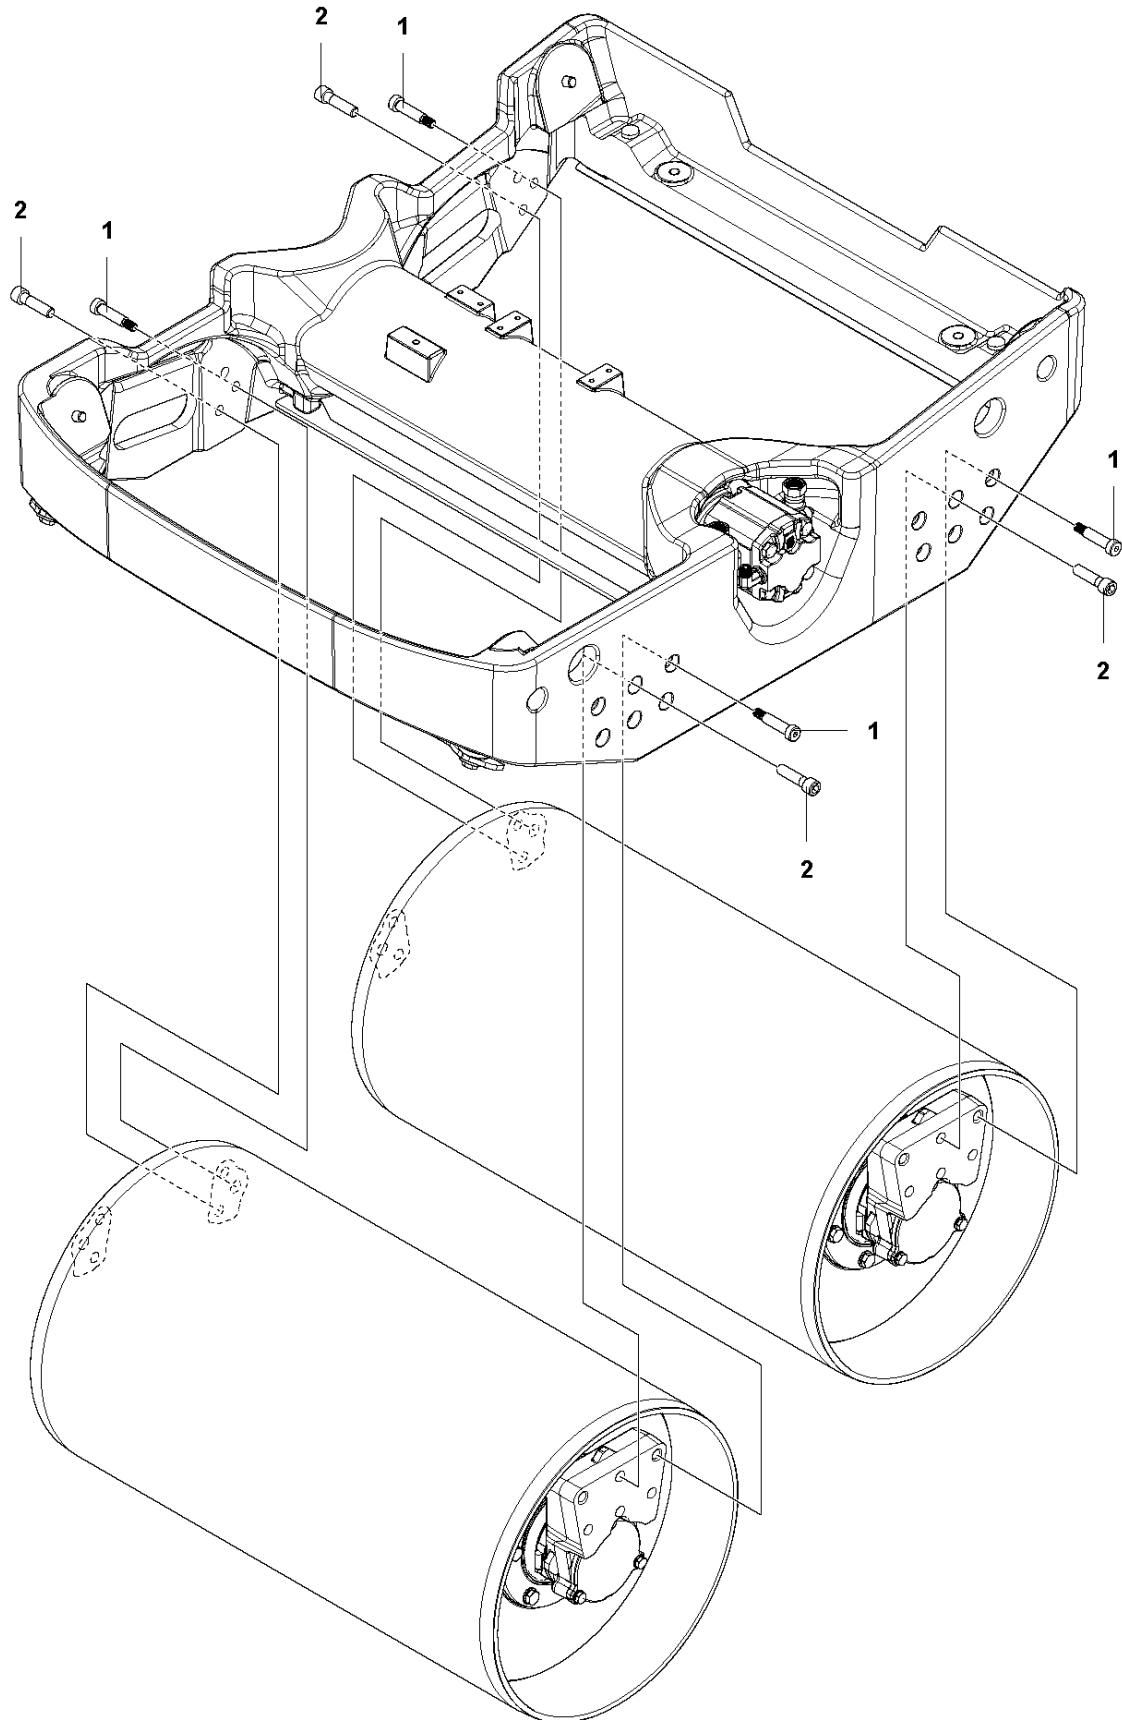

F LP7505
DRUM INSTALLATION

DRUM INSTALLATION

LP 7505, 967897401, 967897402, 2019-08

Ref	Part No	Description	Remark	QTY KIT
1	595 11 16-01	SCREW	Tight fitting screw, M10 D 12x40 mm, Zn-Ni	8
2	595 34 72-01	SOCKET	Hexagon socket head cap screw	16