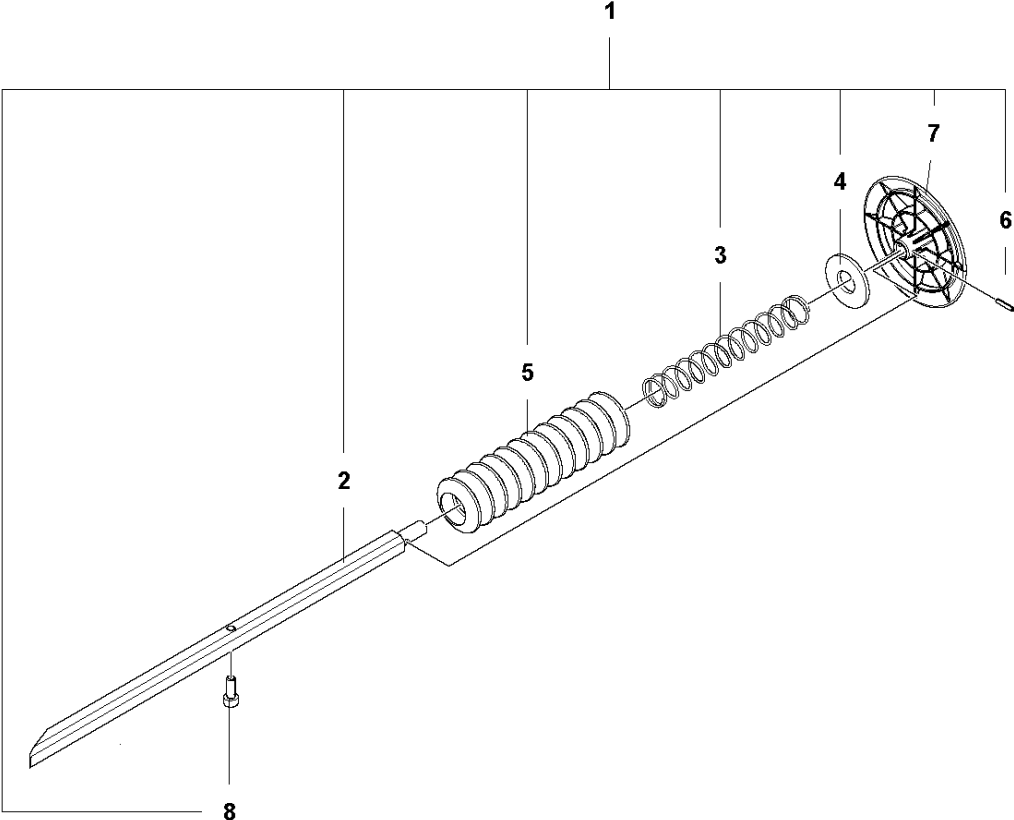

U LP7505
PUSH STOP REPAIR KIT

PUSH STOP REPAIR KIT

LP 7505, 967897401, 967897402, 2019-08

Ref	Part No	Description	Remark	QTY KIT	
1	594 21 30-01	REPAIR KIT	Push stop complete, repair kit	1	
2	594 15 93-01	SHAFT	Trigger shaft	1	1
3	594 17 72-01	SPRING	Spring	1	1
4	595 11 31-01	WASHER	Plain washer, 17 x 40 x 3 mm	1	1
5	594 17 04-01	BELLOWS	Bellow	1	1
6	595 03 07-01	SPRING PIN	Spring pin	1	1
7	594 17 10-01	BUTTON	Button	1	1
8	595 03 42-01	SCREW	Screw	1	1