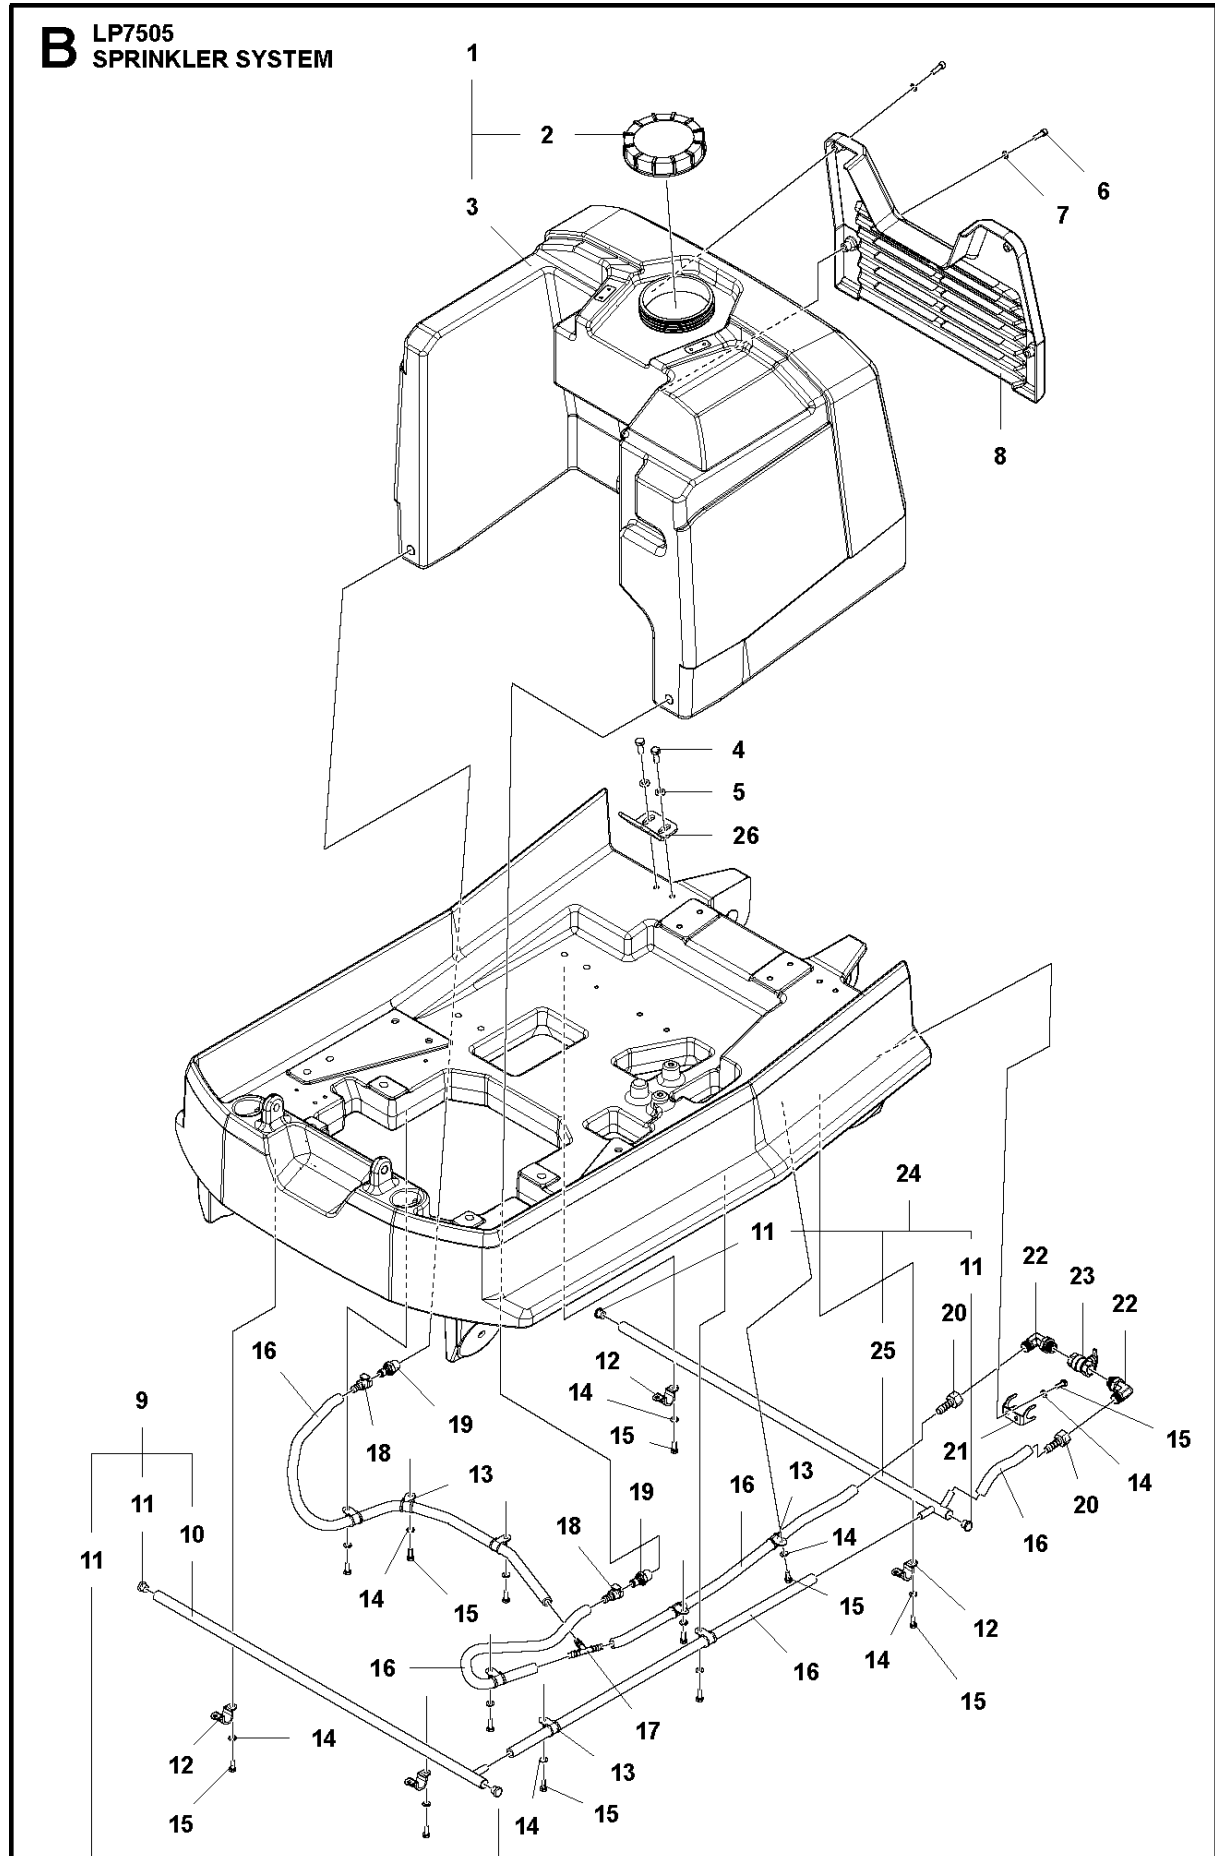

SPARE PARTS LIST

LIGHT COMPACTION

LP 7505, 967897401, 967897402, 2019-08

A LP7505
FRAMES & SCRAPERS

FRAMES & SCRAPERS

LP 7505, 967897401, 967897402, 2019-08

Ref	Part No	Description	Remark	QTY KIT
1	594 75 34-01	LIFTING ARM	Lifting device	1
2	595 34 47-01	SCREW	Hex. head screw	12
3	594 12 45-01	WASHER	Washer lock	8
4	594 11 85-01	BOLT	Screw hexagon	4
5	595 12 49-01	ENGINE	Engine base	1
6	594 75 35-01	ABSORBER	Shock absorber	4
7	595 34 89-01	CAP	Hex sock. screw	2
8	595 11 34-01	WASHER	Washer DIN125	4
9	595 21 60-01	SOCKET	Hexagon socket head cap screw M12x55 12.9	2
10	594 14 15-01	STRAP	Strap	4
11	595 34 53-01	SCREW	Hex. head screw	8
12	594 12 40-01	WASHER	Washer, 13x36x6 mm, 0.51x1.42x0.24 in. 300HV	8
13	595 36 42-01	FRAME	Lower frame	1
14	595 12 50-01	SCRAPER	Scraper	4
15	594 12 36-01	PLANE WASHER	Washer	8
16	595 36 36-01	HOOD	Hood lock rod	1
17	595 11 06-01	SCREW	Set screw	2
18	594 19 08-01	ABSORBER	Bumper	4

HOOD

LP 7505, 967897401, 967897402, 2019-08

Ref	Part No	Description	Remark	QTY KIT
1	594 95 99-01	HOOD	Front hood	1
2	594 12 20-01	HEAD	Flat head screw	6
3	595 03 66-01	WASHER	Washer DIN125	12
4	595 35 23-01	NUT	Lock nut	10
5	594 16 64-01	HINGE	Hinge, right	1
6	594 17 08-01	BUSHING	Bushing	4
7	595 28 71-01	SCREW	Hexagon bolt	2
8	594 16 65-01	HINGE	Hinge, left	1
9	594 16 90-01	GAS SPRING	Gas spring	2
10	594 12 38-01	PLANE WASHER	Plain washer	2
11	595 35 22-01	LOCK NUT	Lock nut	2
12	594 16 77-01	BRACKET	Bracket, right	1
13	594 16 78-01	BRACKET	Bracket, left	1
14	594 75 38-01	BRACKET	Bracket, lower	1
15	595 03 57-01	NUT	Nut DIN934	4
16	594 17 33-01	STOP	Rubber buffer	2
17	595 35 09-01	SCREW	Square neck screw, M8 x 40 mm 8.8	2
18	594 75 39-01	HOOD	Hood clip	1
19	594 75 40-01	PLATE	Plate	1