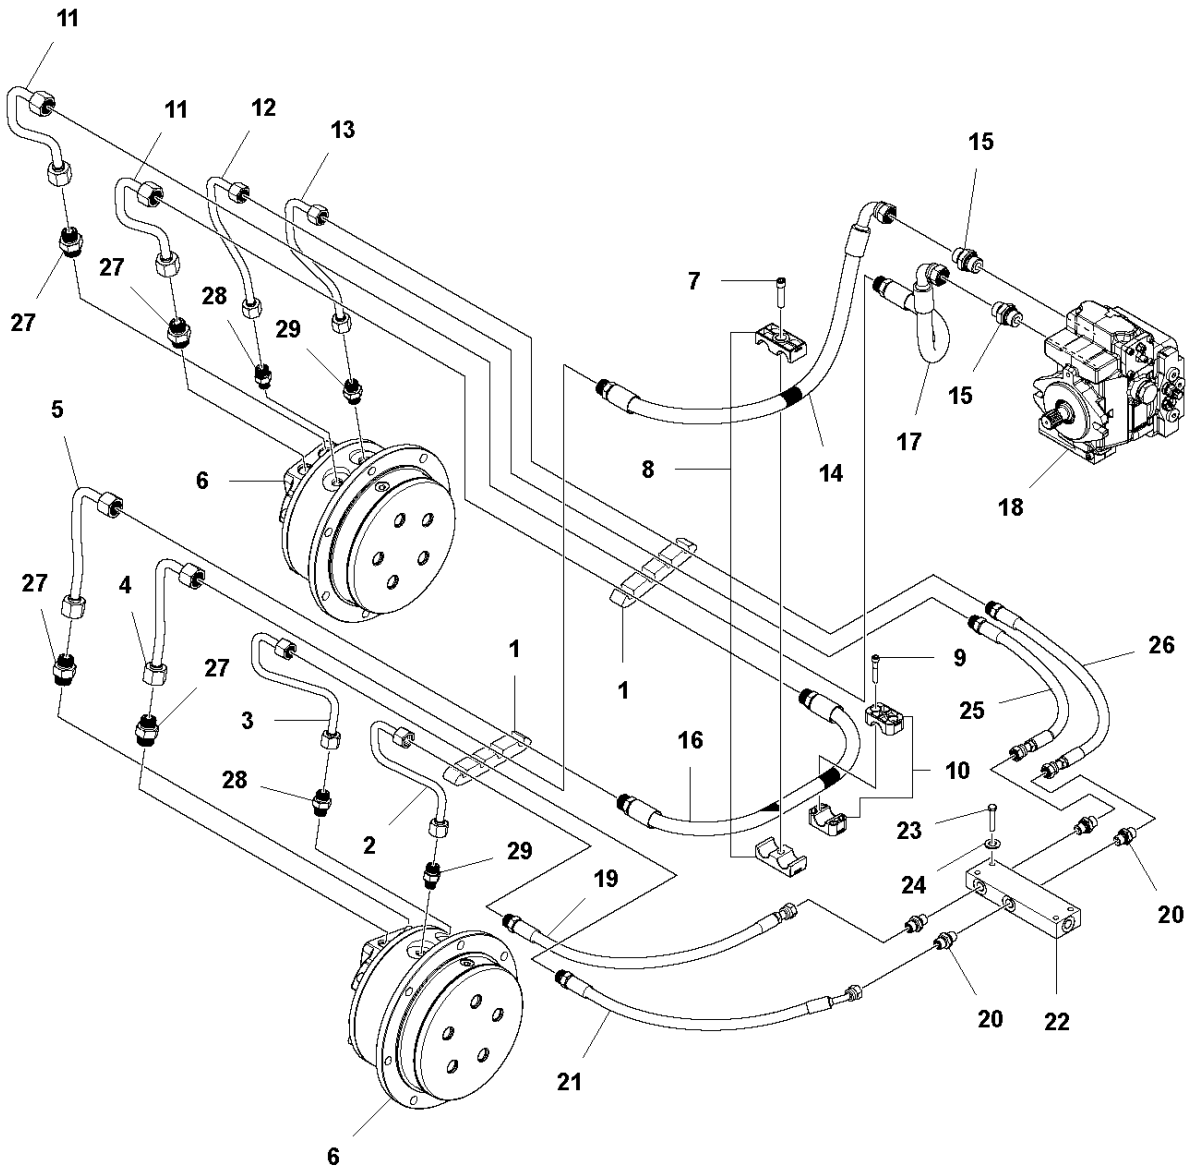

M LP7505
HYDRAULIC SYSTEM - DRUM MOTOR INSTALLATION

HYDRAULIC SYSTEM

LP 7505, 967897401, 967897402, 2019-08

Ref	Part No	Description	Remark	QTY KIT
1	594 17 69-01	PIPE	Pipe support	2
2	594 17 20-01	HYDRAULIC PIPE	Hydraulic pipe	1
3	594 17 24-01	HYDRAULIC PIPE	Hydraulic pipe	1
4	594 17 21-01	HYDRAULIC PIPE	Hydraulic pipe	1
5	594 17 22-01	HYDRAULIC PIPE	Hydraulic pipe	1
6	595 12 57-01	DRUM	Drum motor	2
7	595 34 85-01	SCREW	Hex sock. screw	1
8	595 36 61-01	HOLDER	Hose holder	1
9	594 12 03-01	SCREW	Hex sock. screw	2
10	594 17 76-01	HOSE	Hose holder	1
11	594 17 23-01	HYDRAULIC PIPE	Hydraulic pipe	2
12	594 17 25-01	HYDRAULIC PIPE	Hydraulic pipe	1
13	594 17 26-01	HYDRAULIC PIPE	Hydraulic pipe	1
14	595 36 52-01	HYDRAULIC HOSE	Hydraulic hose	1
15	595 03 85-01	ADAPTER	Nipple, complete	2
16	594 75 43-01	HOSE	Hydraulic hose	1
17	595 36 60-01	HYDRAULIC HOSE	Hydraulic hose	1
18	594 17 75-01	HYDRAULIC PUMP	Hydraulic pump	1
19	594 75 45-01	HOSE	Hydraulic hose	1
20	595 11 60-01	CONNECTION	Connection	4
21	594 75 41-01	HOSE	Hydraulic hose	1
22	595 36 51-01	BLOCK	Hydraulic block	1
23	594 12 03-01	SCREW	Hex sock. screw	4
24	595 03 65-01	WASHER	Plain washer	4
25	594 75 44-01	HOSE	Hydraulic hose	1
26	594 75 42-01	HOSE	Hydraulic hose	1
27	595 11 67-01	CONNECTOR	Straight connector	4
28	595 11 65-01	CONNECTOR	Straight connector	2
29	595 11 62-01	CONNECTOR	Straight connector	2