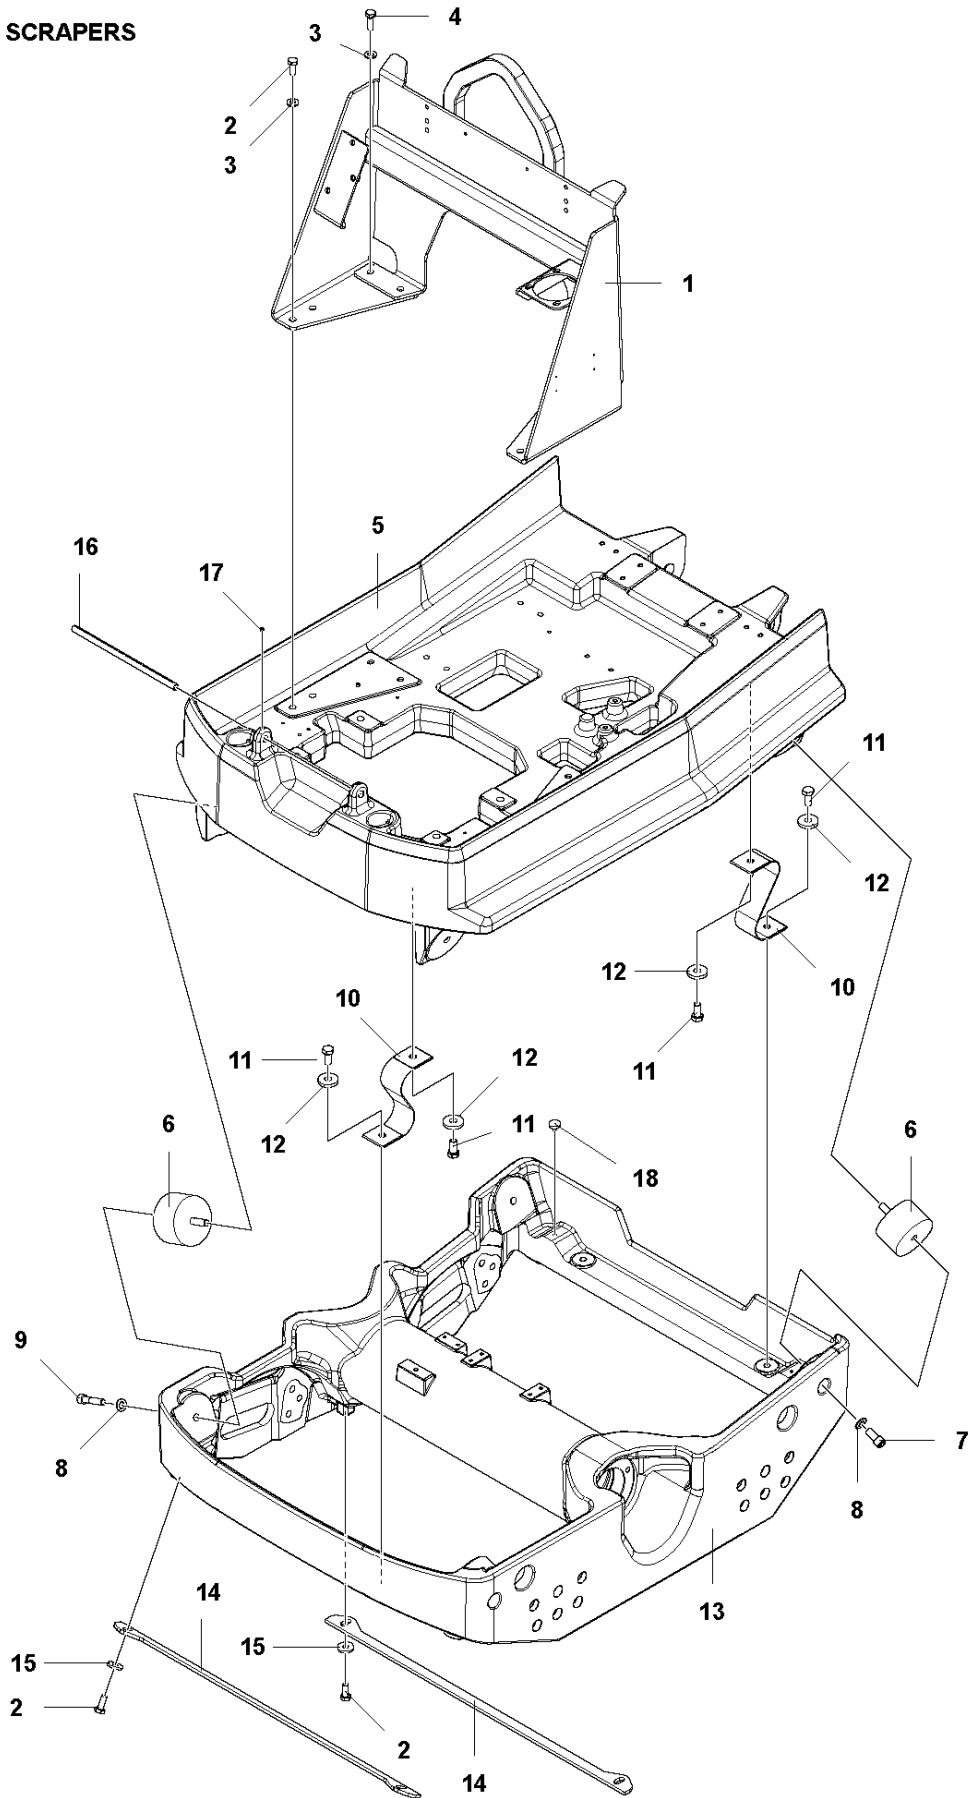

SPARE PARTS LIST

LIGHT COMPACTION

LP 7505, 967897401, 967897402, 2019-08

A LP7505
FRAMES & SCRAPERS

FRAMES & SCRAPERS

LP 7505, 967897401, 967897402, 2019-08

Ref	Part No	Description	Remark	QTY KIT
1	594 75 34-01	LIFTING ARM	Lifting device	1
2	595 34 47-01	SCREW	Hex. head screw	12
3	594 12 45-01	WASHER	Washer lock	8
4	594 11 85-01	BOLT	Screw hexagon	4
5	595 12 49-01	ENGINE	Engine base	1
6	594 75 35-01	ABSORBER	Shock absorber	4
7	595 34 89-01	CAP	Hex sock. screw	2
8	595 11 34-01	WASHER	Washer DIN125	4
9	595 21 60-01	SOCKET	Hexagon socket head cap screw M12x55 12.9	2
10	594 14 15-01	STRAP	Strap	4
11	595 34 53-01	SCREW	Hex. head screw	8
12	594 12 40-01	WASHER	Washer, 13x36x6 mm, 0.51x1.42x0.24 in. 300HV	8
13	595 36 42-01	FRAME	Lower frame	1
14	595 12 50-01	SCRAPER	Scraper	4
15	594 12 36-01	PLANE WASHER	Washer	8
16	595 36 36-01	HOOD	Hood lock rod	1
17	595 11 06-01	SCREW	Set screw	2
18	594 19 08-01	ABSORBER	Bumper	4

HOOD

LP 7505, 967897401, 967897402, 2019-08

Ref	Part No	Description	Remark	QTY KIT
1	594 95 99-01	HOOD	Front hood	1
2	594 12 20-01	HEAD	Flat head screw	6
3	595 03 66-01	WASHER	Washer DIN125	12
4	595 35 23-01	NUT	Lock nut	10
5	594 16 64-01	HINGE	Hinge, right	1
6	594 17 08-01	BUSHING	Bushing	4
7	595 28 71-01	SCREW	Hexagon bolt	2
8	594 16 65-01	HINGE	Hinge, left	1
9	594 16 90-01	GAS SPRING	Gas spring	2
10	594 12 38-01	PLANE WASHER	Plain washer	2
11	595 35 22-01	LOCK NUT	Lock nut	2
12	594 16 77-01	BRACKET	Bracket, right	1
13	594 16 78-01	BRACKET	Bracket, left	1
14	594 75 38-01	BRACKET	Bracket, lower	1
15	595 03 57-01	NUT	Nut DIN934	4
16	594 17 33-01	STOP	Rubber buffer	2
17	595 35 09-01	SCREW	Square neck screw, M8 x 40 mm 8.8	2
18	594 75 39-01	HOOD	Hood clip	1
19	594 75 40-01	PLATE	Plate	1