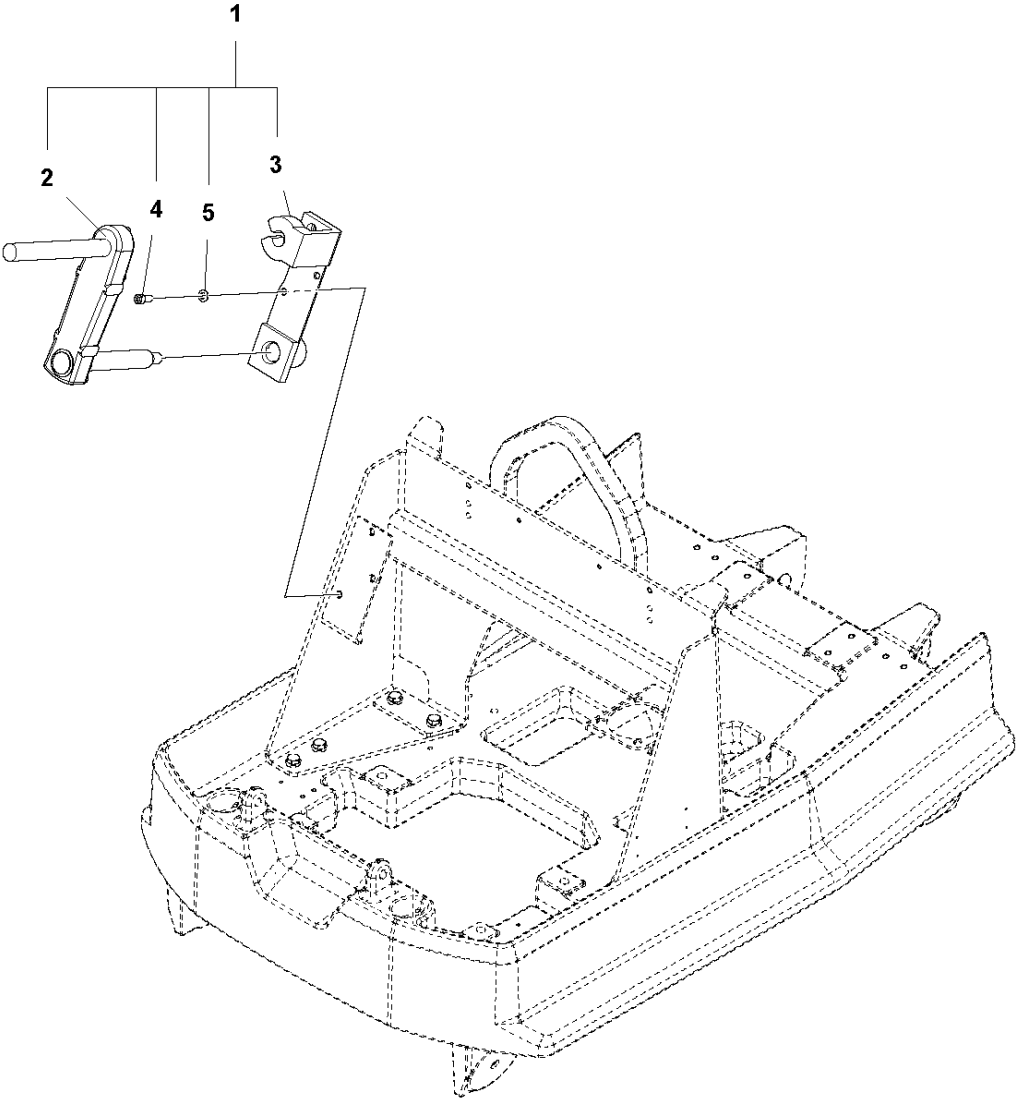

Q LP7505
ACCESSORIES - CRANK HANDLE KIT

ACCESSORIES

LP 7505, 967897401, 967897402, 2019-08

Ref	Part No	Description	Remark	QTY	KIT
1	594 17 09-01	CRANK	Safety crank handle kit	1	
2	594 48 56-01	CRANK	Safety crank handle	1	1
3	594 33 04-01	CRANK	Crank holder	1	1
4	595 34 83-01	SOCKET	Screw	3	1
5	595 03 66-01	WASHER	Washer DIN125	3	1