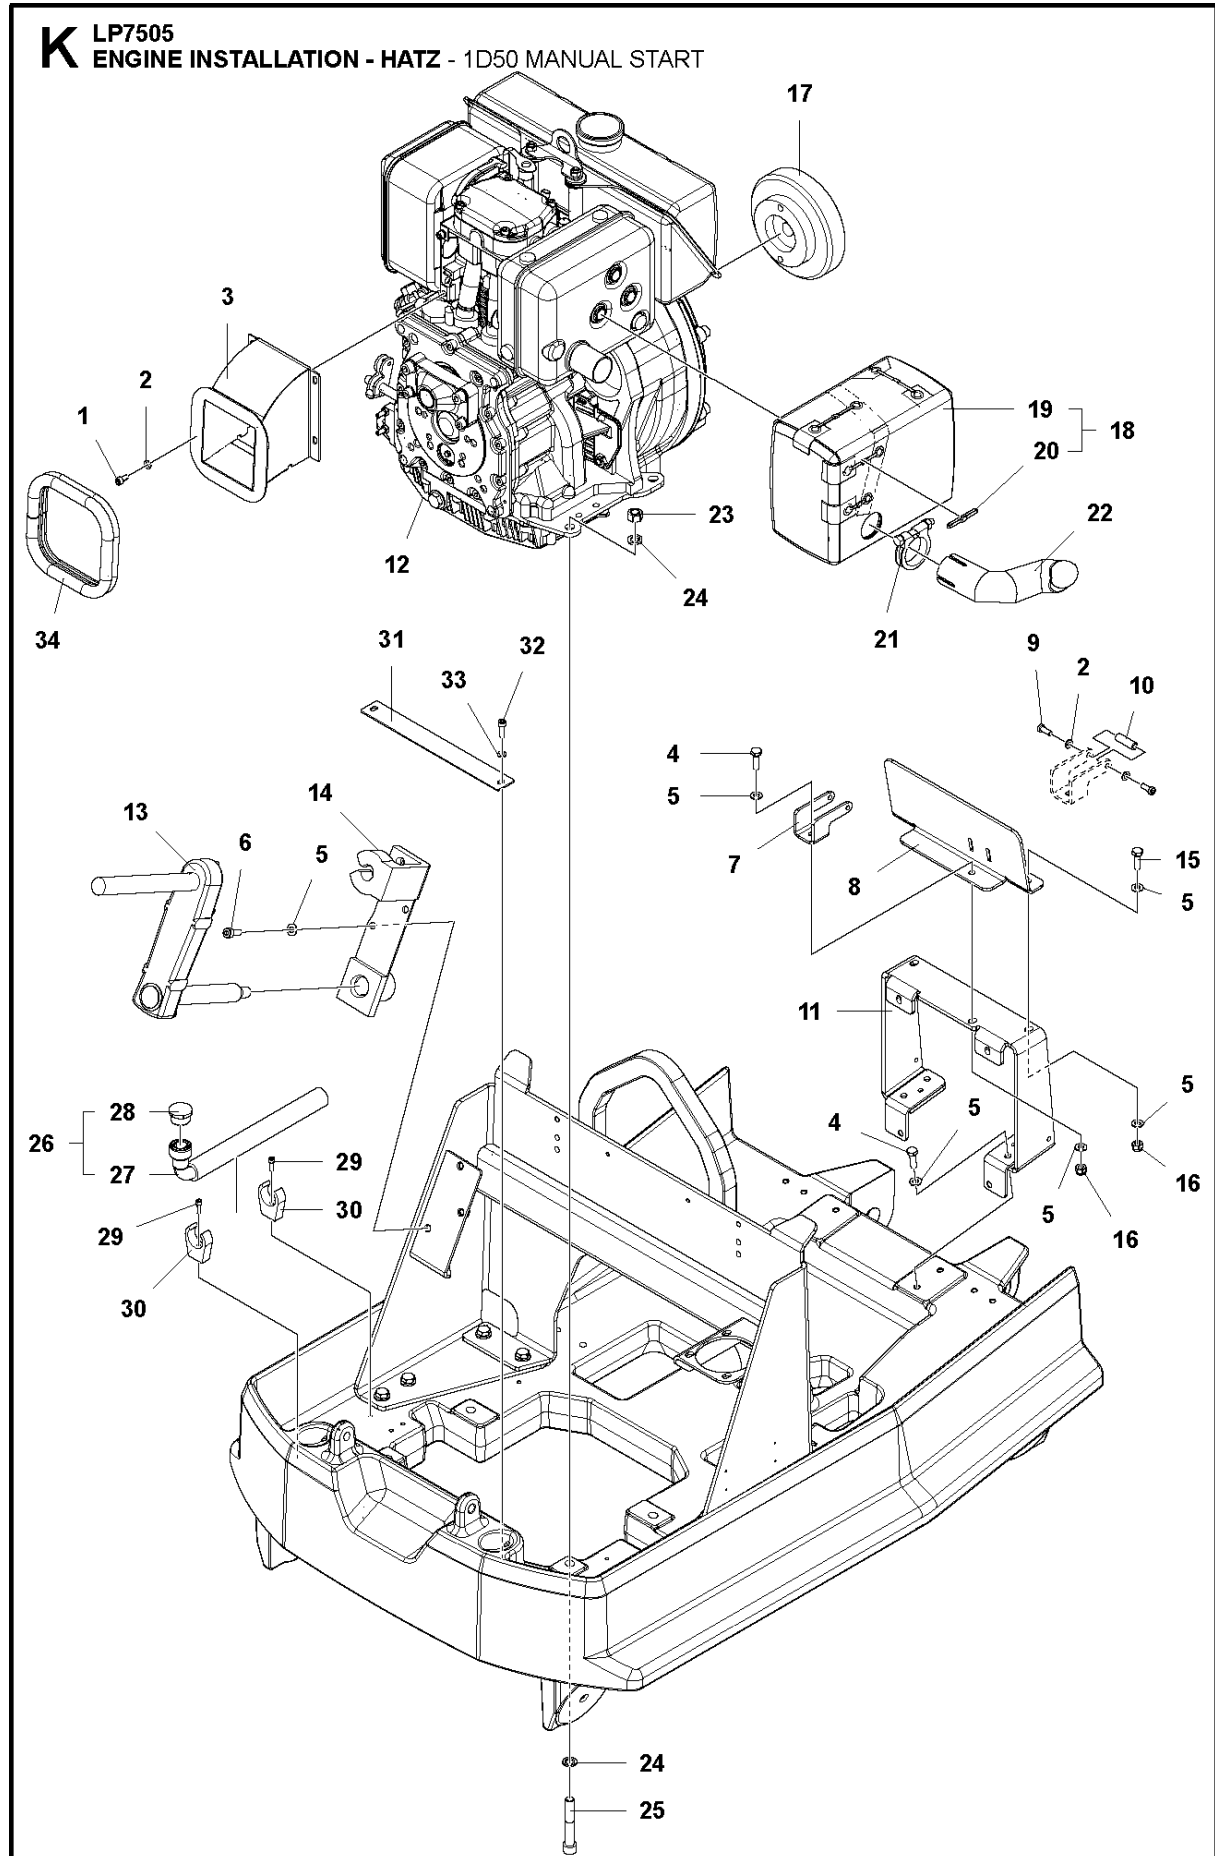

Ref	Part No	Description	Remark	QTY	KIT
1	595 34 79-01	SOCKET	Screw	2	
2	595 03 65-01	WASHER	Plain washer	6	
3	595 36 67-01	INLET	Air inlet	1	
4	595 03 34-01	SCREW	Hex. head screw m8 x 25	5	
5	595 03 66-01	WASHER	Washer DIN125	10	
6	595 34 83-01	SOCKET	Screw	3	
7	594 17 00-01	BRACKET	Bracket	1	
8	595 12 53-01	HOLDER	Holder	1	
9	594 67 12-01	SOCKET	Screw, M6 x 16 mm	2	
10	594 17 02-01	SHAFT	Shaft	1	
11	594 18 82-01	BRACKET	Bracket, oil cooler	1	
12	595 12 62-01	ENGINE	Engine Hatz 1D50 Manual start, complete	1	
13	594 48 56-01	CRANK	Safety crank handle	1	
14	594 33 04-01	CRANK	Crank holder	1	
15	594 11 79-01	SCREW	Hex. head screw m8 x 20	2	
16	595 35 23-01	NUT	Lock nut	3	
17	594 46 53-01	CLUTCH	Clutch, complete	1	
18	594 21 31-01	PROTECTION	Heat protection, complete	1	
19	595 36 77-01	PROTECTION	Heat protection	1	18
20	594 18 22-01	CABLE	Cable tie, stainless	4	18
21	595 11 49-01	PIPE CLAMP	Clamp	1	
22	594 18 45-01	EXHAUST PIPE	Exhaust pipe	1	
23	595 35 18-01	NUT	Hexagon nut m12	4	
24	595 11 89-01	LOCKWASHER	Lock washer	8	
25	595 34 91-01	SOCKET	Hex. sock. screw	4	
26	594 76 16-01	HOSE	Oil drain hose, complete	1	
27	595 97 84-01	HOSE	Mangueira	1	26
28	594 18 03-01	PLUG	Plug	1	26
29	595 34 75-01	SOCKET	Screw, MC6S M5 x 16 mm 8.8 fzb	2	
30	594 32 95-01	CLIP	Clip	2	
31	595 37 04-01	PLATE	Plate	1	
32	595 34 80-01	SCREW	Hex sock. screw	2	
33	595 03 65-01	WASHER	Plain washer	2	
34	595 36 68-01	TRIM	Edge trim	1