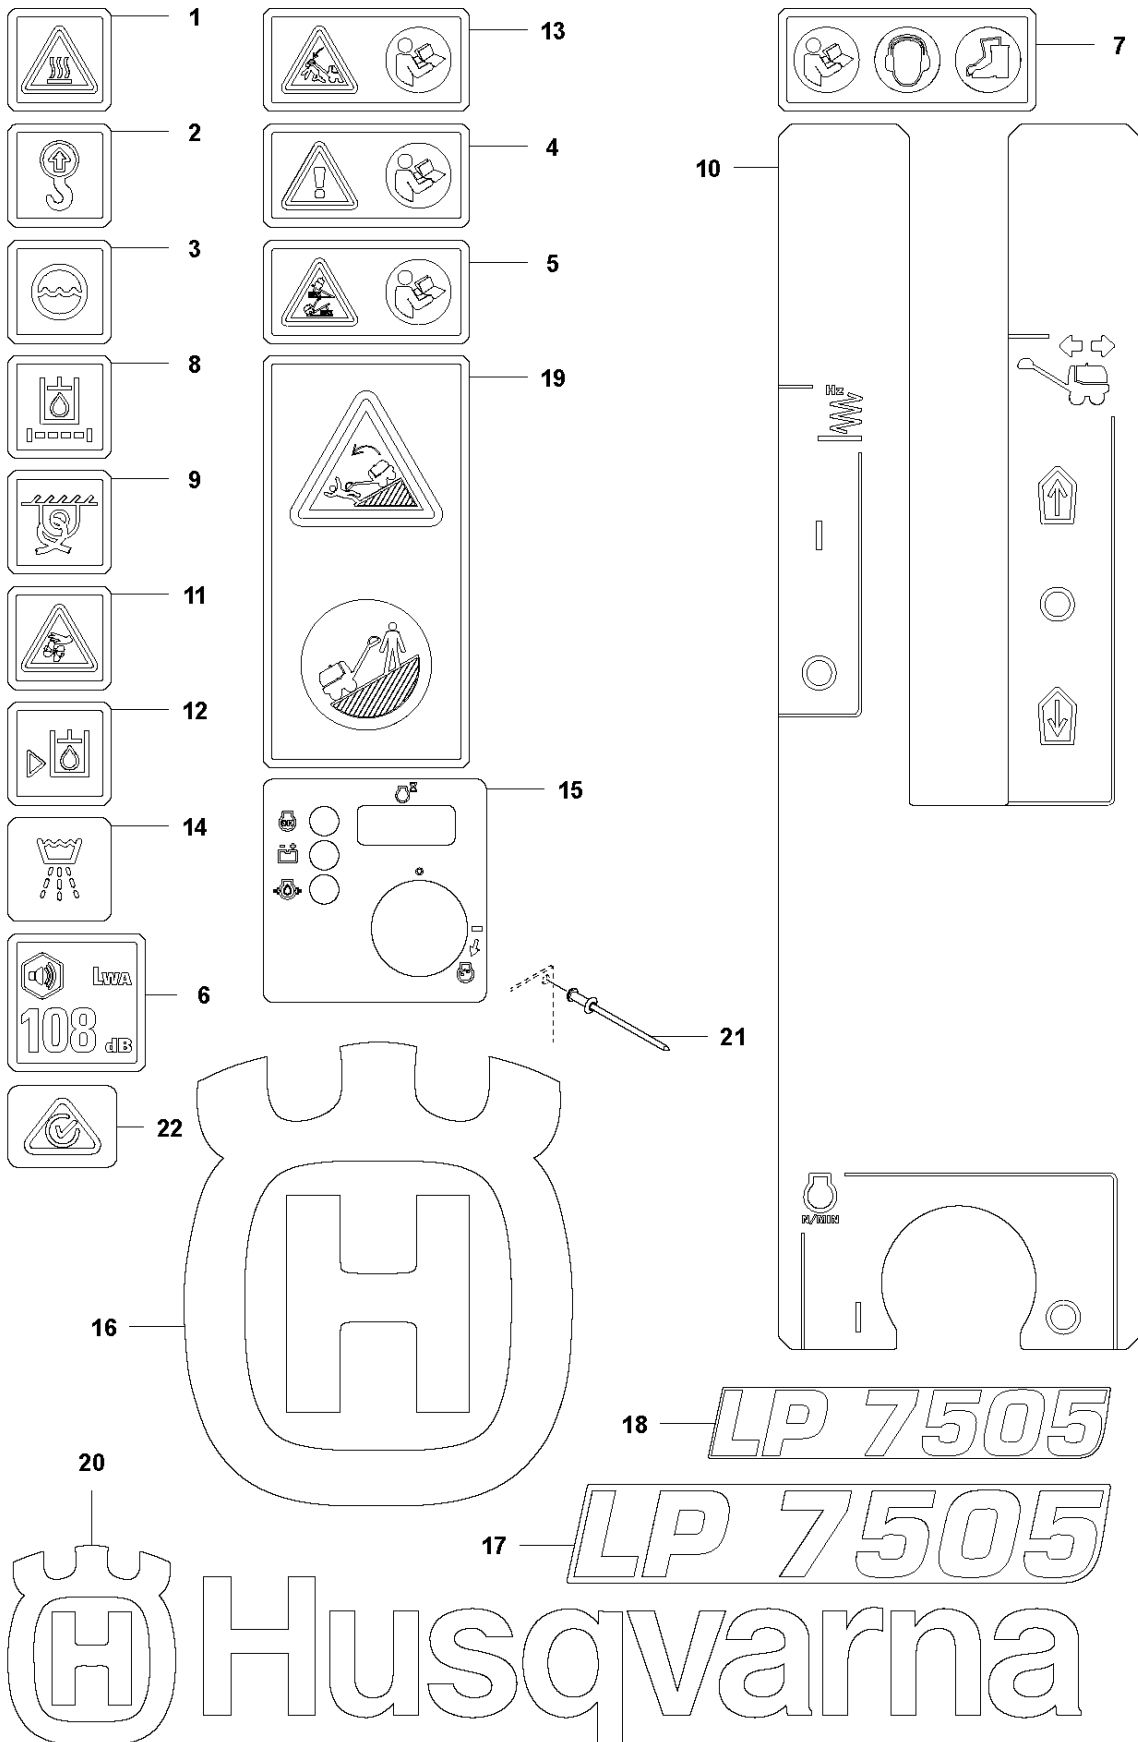

AE LP7505
DECALS

DECALS

LP 7505, 967897401, 967897402, 2019-08

Ref	Part No	Description	Remark	QTY KIT
1	594 65 98-01	LABEL	Safety label, hot surfaces	2
2	594 66 09-01	LABEL	Label, lifting point	1
3	595 51 27-01	LABEL	Label, water	1
4	594 86 97-01	LABEL	Decal safety	1
5	595 51 30-01	LABEL	Safety label, maximum slope angle	1
6	595 21 63-01	DECAL	Decal, noise level 108 dB	1
7	594 65 96-01	LABEL	Safety label, read instructions, ear protection	1
8	595 51 31-01	LABEL	Label, hydraulic oil filter	1
9	594 86 95-01	LABEL	Label, securing point	4
10	594 17 34-01	LABEL	Label, operator panel	1
11	594 86 94-01	LABEL	Safety label, rotating fan blades	1
12	595 51 28-01	LABEL	Label, hydraulic oil level	1
13	595 21 62-01	LABEL	Safety label, handle lock	1
14	595 51 29-01	LABEL	Label, Sprinkler	1
15	595 37 00-01	LABEL	Label, start panel	1
16	585 94 93-01	DECAL	Product label	1
17	595 09 61-01	DECAL	Product label, LP 7505	2
18	595 09 62-01	DECAL	Product label	1
19	595 21 67-01	LABEL	Machine Rollover	1
20	591 35 74-01	DECAL	Husqvarna label	2
21	598 04 45-01	RIVET	Pop rivet	4
22	596 28 02-01	DECAL	Compliance decal	1