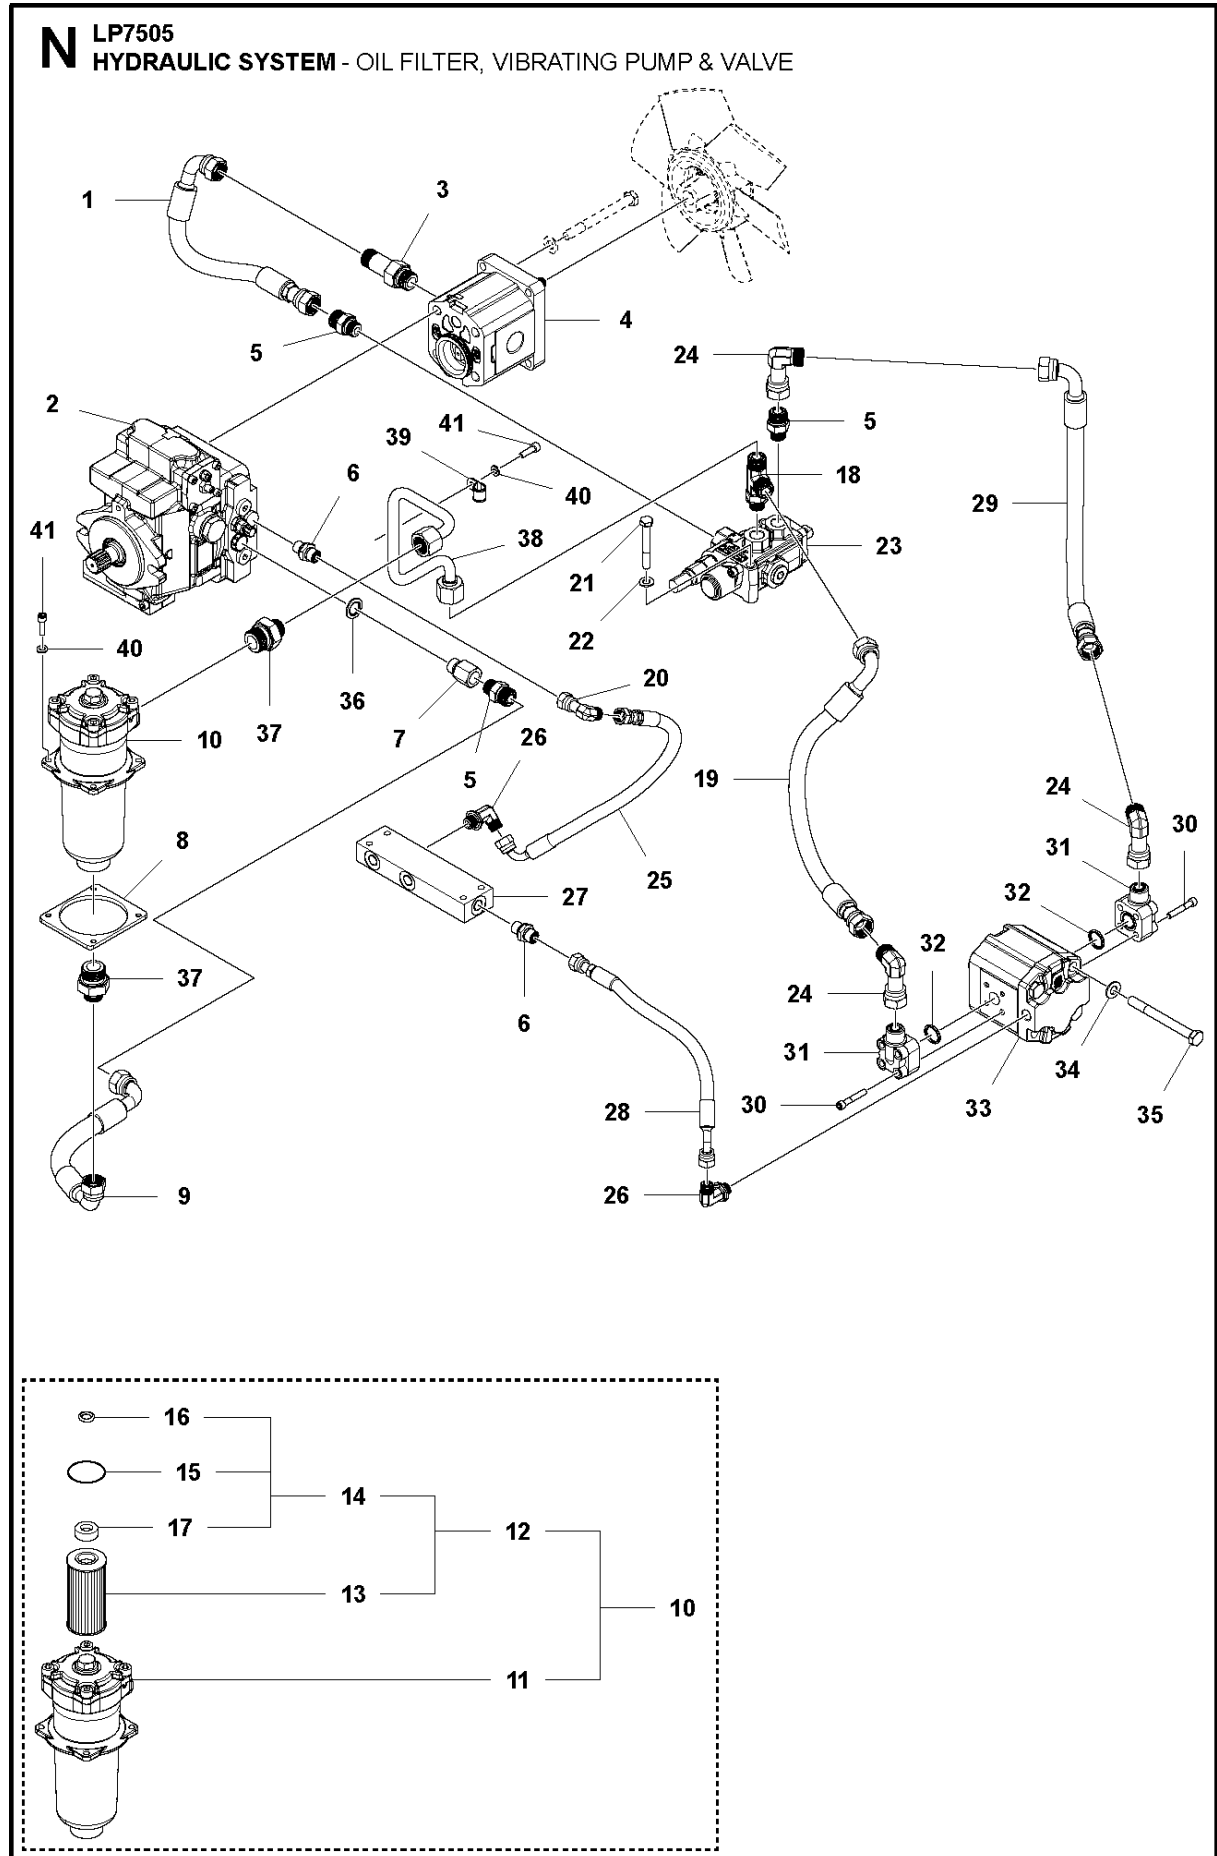

HYDRAULIC SYSTEM

LP 7505, 967897401, 967897402, 2019-08

Ref	Part No	Description	Remark	QTY	KIT
1	594 75 56-01	HOSE	Hydraulic hose	1	
2	594 17 75-01	HYDRAULIC PUMP	Hydraulic pump	1	
3	595 11 66-01	CONNECTION	Hose connection	1	
4	594 17 93-01	HYDRAULIC PUMP	Hydraulic pump	1	
5	595 11 61-01	CONNECTION	Straight connection	3	
6	595 11 60-01	CONNECTION	Connection	2	
7	595 11 72-01	CONNECTION	Hose connection	1	
8	598 09 18-01	BRACKET	Bracket	1	
9	595 36 56-01	HYDRAULIC HOSE	Hydraulic hose	1	
10	594 17 73-01	OIL FILTER	Hydraulic oil filter, complete	1	
11	000 00 00-00	W/O DESCRIPTION	Housing	1	10
12	594 21 36-01	OIL FILTER	Hydraulic oil filter, complete	1	10
13	594 17 18-01	OIL FILTER	Hydraulic oil filter	1	10, 12
14	594 76 14-01	O-RING	Kit, O-ring	1	10, 12
15	000 00 00-00	W/O DESCRIPTION	O-ring	1	10, 12, 14
16	000 00 00-00	W/O DESCRIPTION	O-ring	1	10, 12, 14
17	594 76 15-01	RETAINER	Contamination retainer	1	10, 12, 14
18	595 11 71-01	CONNECTION	T-connection	1	
19	595 36 57-01	HYDRAULIC HOSE	Hydraulic hose	1	
20	594 12 70-01	CONNECTOR	Connector	1	
21	594 11 81-01	SCREW	Hex. Head screw	2	
22	595 03 66-01	WASHER	Washer DIN125	2	
23	594 17 07-01	VALVE	Vibrating valve	1	
24	594 12 69-01	CONNECTOR	Pipe Connector	3	
25	595 12 69-01	HYDRAULIC HOSE	Hydraulic hose	1	
26	594 12 73-01	CONNECTOR	Connector	2	
27	595 36 51-01	BLOCK	Hydraulic block	1	
28	595 36 58-01	HYDRAULIC HOSE	Hydraulic hose	1	
29	595 12 73-01	HYDRAULIC HOSE	Hydraulic hose	1	
30	594 12 03-01	SCREW	Hex sock. screw	8	
31	595 36 64-01	FLANGE	Flange fitting	2	
32	594 74 83-01	O-RING	O-ring	2	
33	594 17 92-01	HYDRAULIC PUMP	Hydraulic motor	1	
34	595 11 33-01	WASHER	Washer plain	2	
35	595 34 50-01	SCREW	Hex. head screw	2	
36	595 35 48-01	WASHER	Seal washer	1	
37	595 11 63-01	CONNECTOR	Straight connector	2	
38	594 17 74-01	HYDRAULIC PIPE	Hydraulic pipe	1	
39	595 11 46-01	PIPE CLAMP	Clamp	1	
40	595 03 65-01	WASHER	Plain washer	5	
41	595 34 80-01	SCREW	Hex sock. screw	5