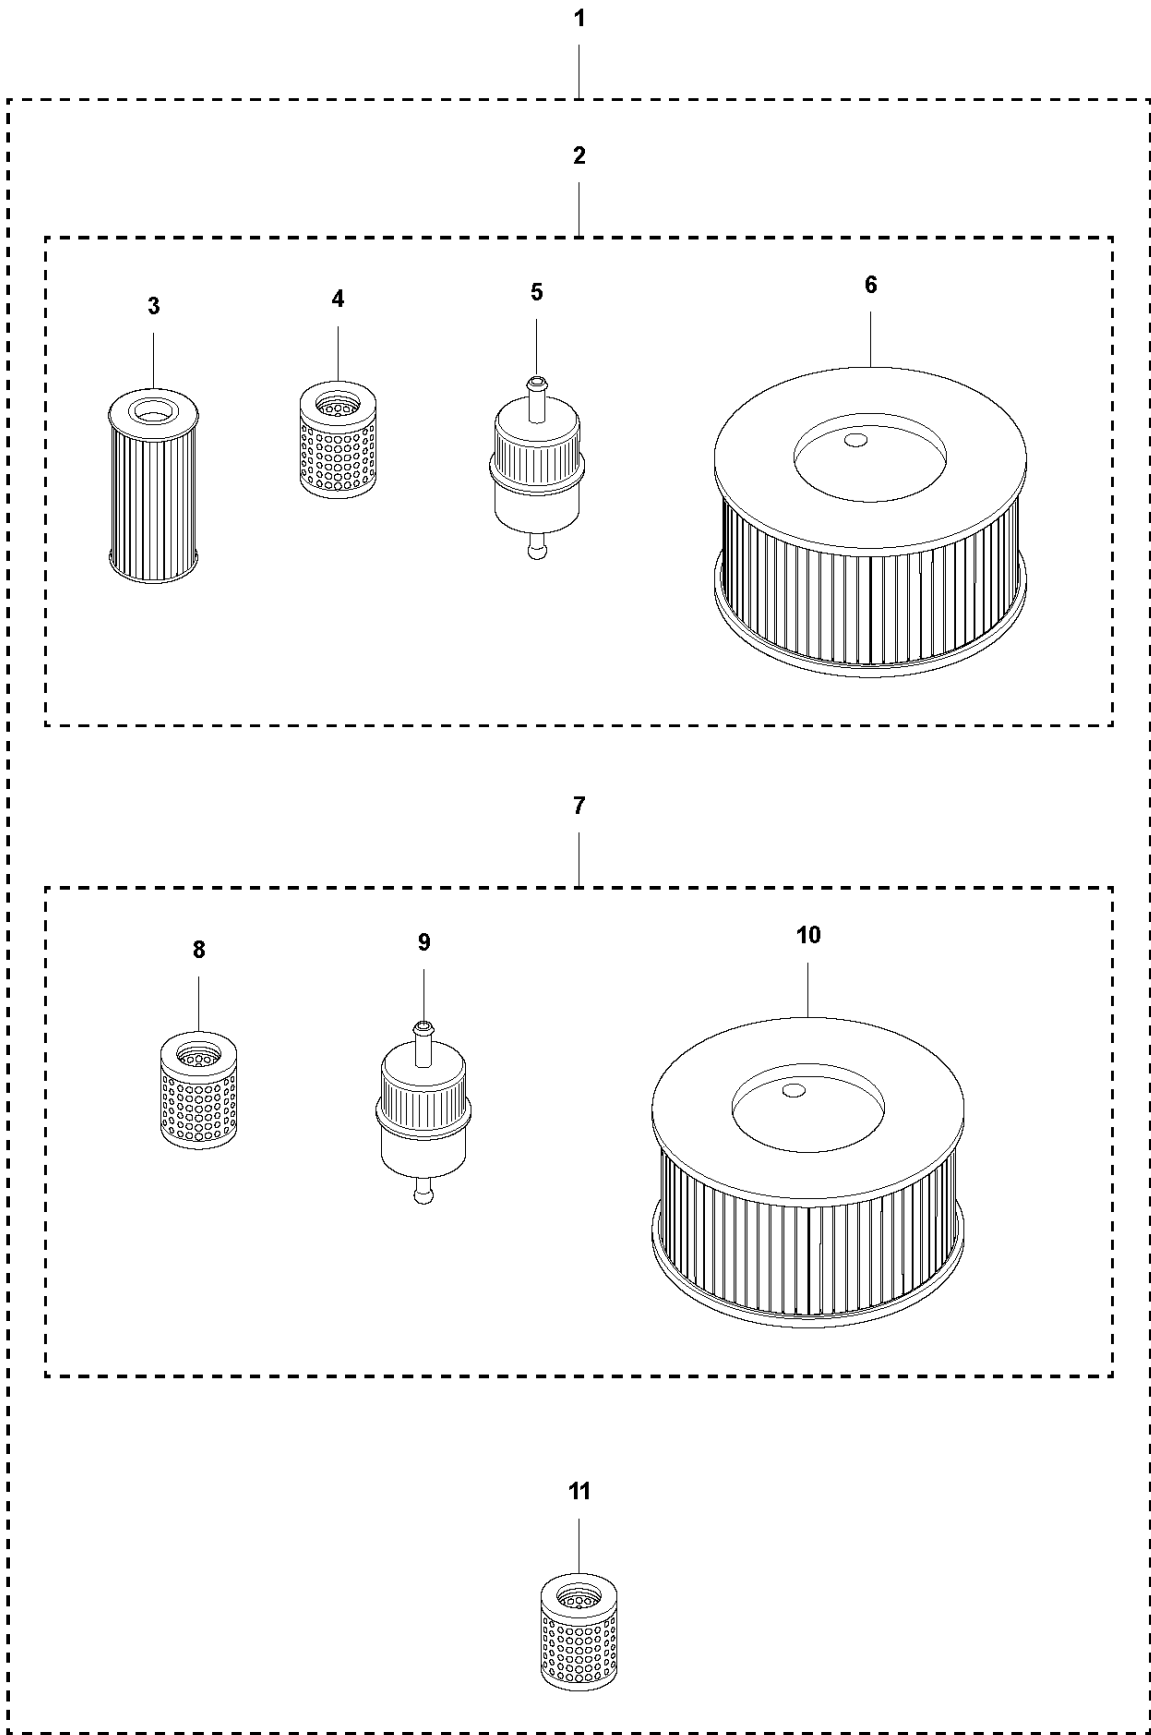

R LP7505
START UP KIT-HATZ - 1D50

START UP KIT - HATZ

LP 7505, 967897401, 967897402, 2019-08

Ref	Part No	Description	Remark	QTY KIT	
1	594 21 71-01	SERVICE KIT	Start Up Kit	1	
2	594 21 48-01	SERVICE KIT	500 Hours Service Kit / 12 Months Service Kit	1	1
3	594 17 18-01	OIL FILTER	Hydraulic oil filter	1	1, 2
4	594 30 24-01	OIL FILTER	Oil filter	1	1, 2
5	595 13 04-01	FUEL FILTER	Fuel filter	1	1, 2
6	594 30 26-01	AIR FILTER	Air Filter element	1	1, 2
7	594 21 49-01	SERVICE KIT	Every 250 hours / six months kit	1	1
8	594 30 24-01	OIL FILTER	Oil filter	1	1, 7
9	595 13 04-01	FUEL FILTER	Fuel filter	1	1, 7
10	594 30 26-01	AIR FILTER	Air Filter element	1	1, 7
11	594 30 24-01	OIL FILTER	Oil filter	1	1