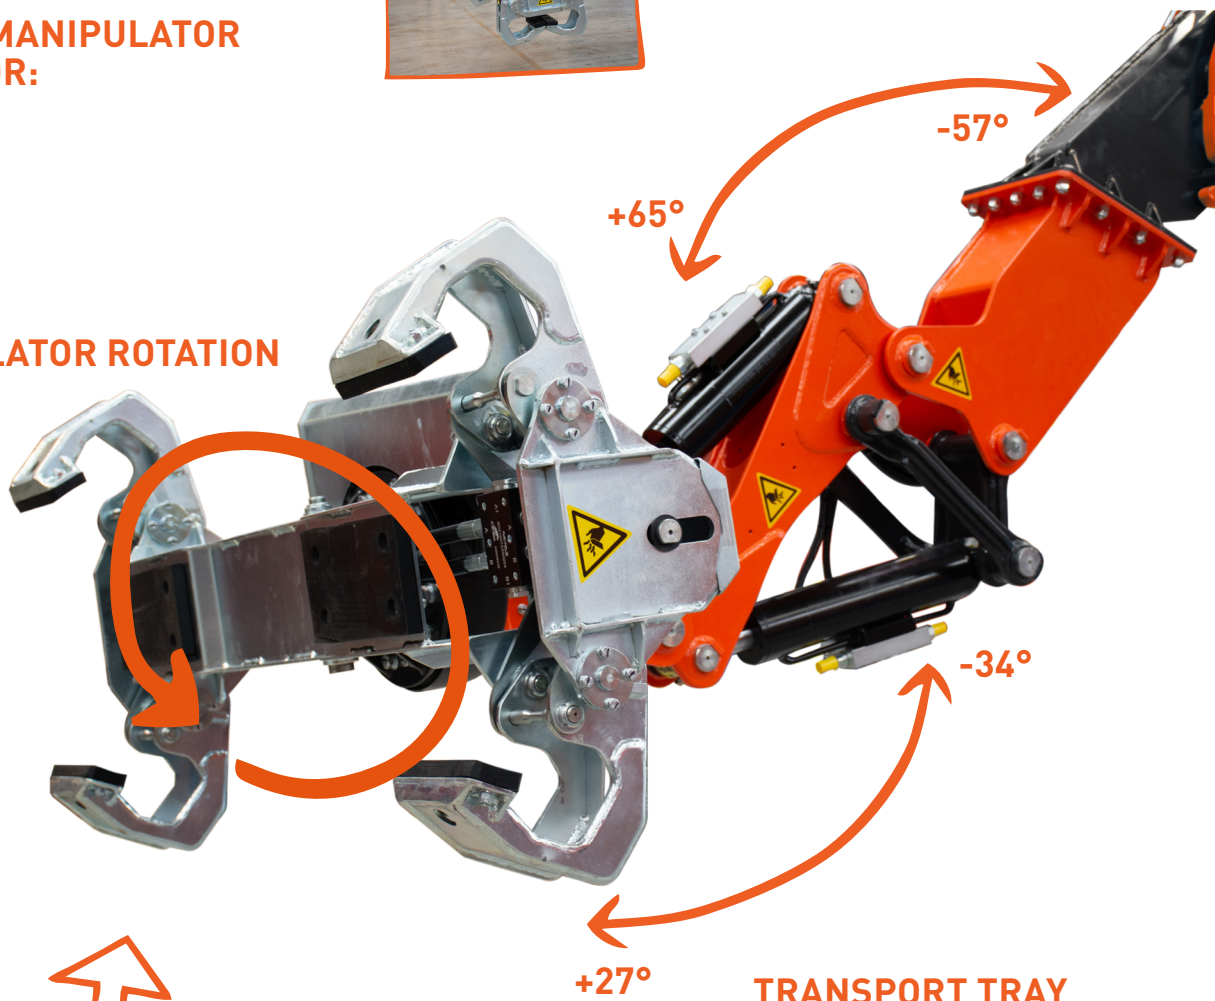

JIB500GR

HYDRAULIC BEAM MANIPULATOR

STEEL BEAM MANIPULATOR AVAILABLE FOR:

- ✓ SPX532
- ✓ SPX650

MOVEMENTS

- ✓ 360° continuous rotation
- ✓ -57° / +65° tilt A
- ✓ -34° / +26° tilt B

500 KG MAX CAPACITY

360° MANIPULATOR ROTATION

PLUG & PLAY

- ✓ Completely hydraulic
- ✓ Fully integrated with the crane
- ✓ Works with the crane remote

TRANSPORT TRAY

- ✓ Practical and sturdy
- ✓ Easy to install

DIMENSIONS (mm)

SCAN FOR MORE
TECHNICAL DATA

	Kg
JIB500GR	230

MOVEMENTS