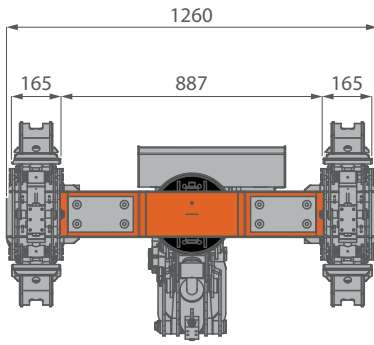

JIB500GR

HYDRAULIC BEAM MANIPULATOR

STEEL BEAM MANIPULATOR AVAILABLE FOR:

- ✓ SPX532
- ✓ SPX650

MOVEMENTS

- ✓ 360° continuous rotation
- ✓ -57° / +65° tilt A
- ✓ -34° / +26° tilt B

500 KG MAX CAPACITY

360° MANIPULATOR ROTATION

PLUG & PLAY

- ✓ Completely hydraulic
- ✓ Fully integrated with the crane
- ✓ Works with the crane remote

TRANSPORT TRAY

- ✓ Practical and sturdy
- ✓ Easy to install

DIMENSIONS (mm)

SCAN FOR MORE
TECHNICAL DATA