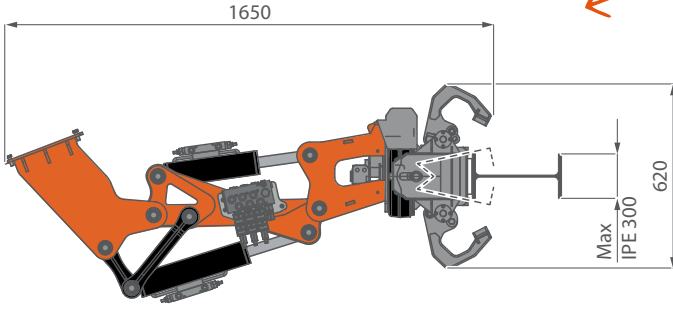

JIB500GR

HYDRAULIC BEAM MANIPULATOR

STEEL BEAM MANIPULATOR AVAILABLE FOR:

- ✓ SPX532
- ✓ SPX650

MOVEMENTS

- ✓ 360° continuous rotation
- ✓ -57° / +65° tilt A
- ✓ -34° / +26° tilt B

500 KG MAX CAPACITY

360° MANIPULATOR ROTATION

PLUG & PLAY

- ✓ Completely hydraulic
- ✓ Fully integrated with the crane
- ✓ Works with the crane remote

TRANSPORT TRAY

- ✓ Practical and sturdy
- ✓ Easy to install

DIMENSIONS (mm)

SCAN FOR MORE
TECHNICAL DATA